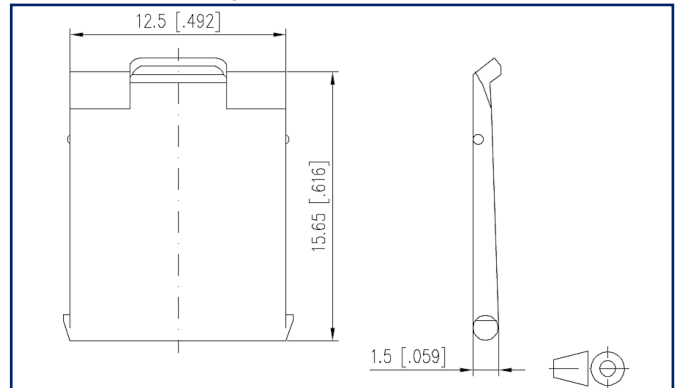

Data sheet

Dust protection covers for wall outlets green

Illustrations

Dimensional drawing

See enlarged drawings at the end of document

Product specification

- for color service coding of wall outlets
- suitable for wall outlets: C6_Amodul, E-DAT C6_A, E-DAT modul, E-DAT C6 and E-DAT design
- variants: yellow, blue, green, red

Version: K

Technical Data

General Data

Mechanical measurement according to MICE	M1
Ingress measurement according to MICE	I1
Climatic measurement according to MICE	C1
Electromagnetic measurement according to MICE	E3
Design	Dust protection
Mounting style	Accessories
Color	green
Dimensions	
Dimension (L x W x H)	15.65 mm x 12.5 mm x 1.5 mm
Dimension (L x W x H)	0.616 in. x 0.492 in. x 0.059 in.