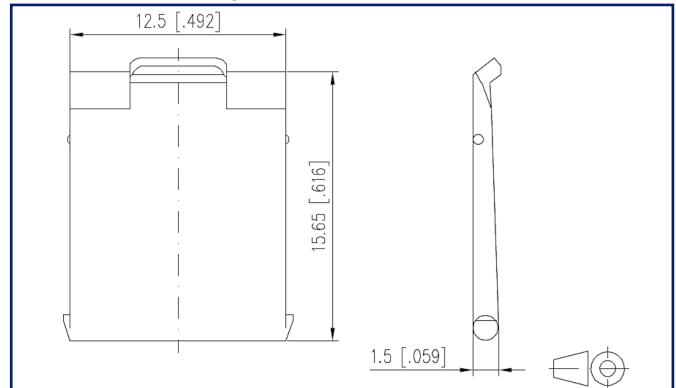

## Illustrations

Dimensional drawing

See enlarged drawings at the end of document

#### General Data

Mechanical measurement according to MICE	M1
Ingress measurement according to MICE	I1
Climatic measurement according to MICE	C1
Electromagnetic measurement according to MICE	E3
Design	Dust protection
Mounting style	Accessories
Color	yellow
Dimensions	
Dimension (L x W x H)	15.65 mm x 12.5 mm x 1.5 mm
Dimension (L x W x H)	0.616 in. x 0.492 in. x 0.059 in.