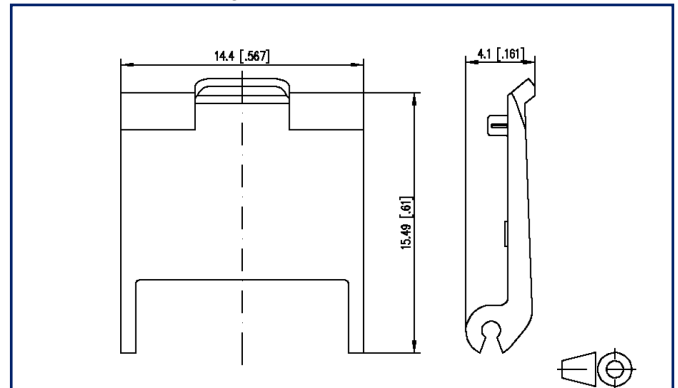

Dimensional drawing