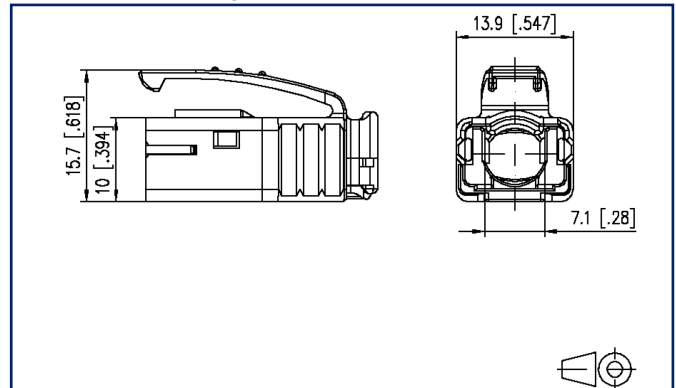

Dimensional drawing

See enlarged drawings at the end of document

Product specification

- molded snagless anti-bend sleeve for E-DAT Industry IP20 RJ45 plug
- trumpet-shaped bending protection of the connection cable
- retrofitting possible
- effective grip contours

2023/03/30

Version: N

Technical Data

General Data

| | |
|---|-----------------------|
| Mechanical measurement according to MICE | M1 |
| Ingress measurement according to MICE | I1 |
| Climatic measurement according to MICE | C1 |
| Electromagnetic measurement according to MICE | E3 |
| Design | cable boot |
| Mounting style | Accessories |
| Color | black |
| Dimensions | |
| Dimension (W x H) | 13.9 mm x 15.7 mm |
| Dimension (W x H) | 0.547 in. x 0.618 in. |