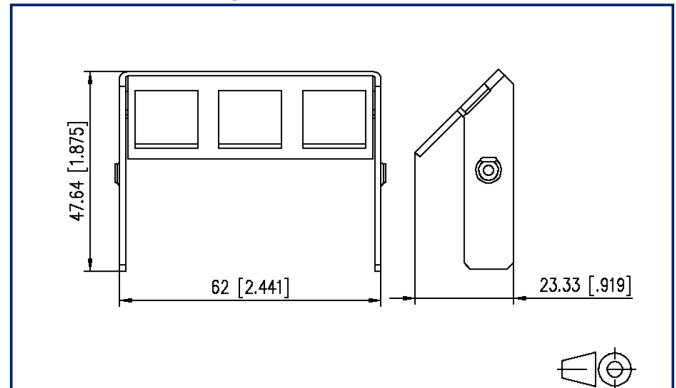

Dimensional drawing

See enlarged drawings at the end of document

Product specification

- zinc die-cast module frame, with connecting contact for shared equipotential bonding
- for 3 individual modules in Keystone design

Version: L

Technical Data

General Data

Mechanical measurement according to MICE	M1
Ingress measurement according to MICE	I1
Climatic measurement according to MICE	C1
Electromagnetic measurement according to MICE	E3
Design	module frame
Mounting style	Accessories
Color	metallike
Dimensions	
Dimension (L x W x H)	23.33 mm x 62 mm x 47.64 mm
Dimension (L x W x H)	0.919 in. x 2.441 in. x 1.876 in.

Version: L

Illustrations

Dimensional drawing