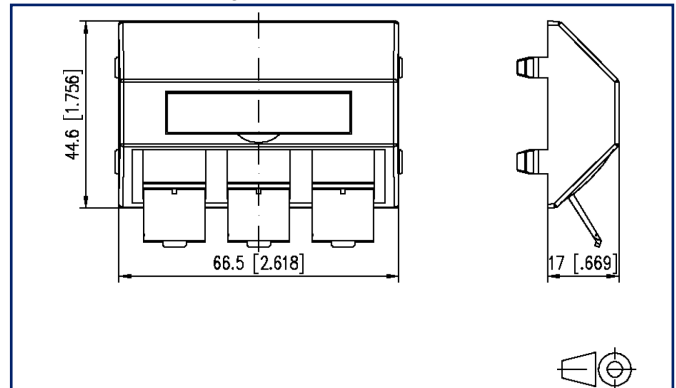

Data sheet
Subway 3 port cover

Page 1/7

P/N
1309320301-E
EAN 4250184106326
2023/03/30
Version: K**Illustrations**

Dimensional drawing

See enlarged drawings at the end of document

Product specification

- to cover individual modules in E-DAT subway module frame
- with label window for identification labels
- with integrated dust protection covers

P | Cabling

Data sheet Subway 3 port cover

Page 2/7

P/N
1309320301-E
EAN 4250184106326
2023/03/30
Version: K

Technical Data

General Data

Mechanical measurement according to MICE	M1
Ingress measurement according to MICE	I1
Climatic measurement according to MICE	C1
Electromagnetic measurement according to MICE	E3
Design	cover
Mounting style	Accessories
Color	pearl white RAL 1013
Dimensions	
Dimension (L x W x H)	17 mm x 66.5 mm x 44.6 mm
Dimension (L x W x H)	0.669 in. x 2.618 in. x 1.756 in.
Labeling option	label window with identification label

P | Cabling

Data sheet Subway 3 port cover

Page 3/7

P/N
1309320301-E
EAN 4250184106326
2023/03/30
Version: K

Technical Data

Packing details

Packaging dimension	400 mm x 300 mm x 325 mm
Packaging dimension	15.748 in. x 11.811 in. x 12.795 in.