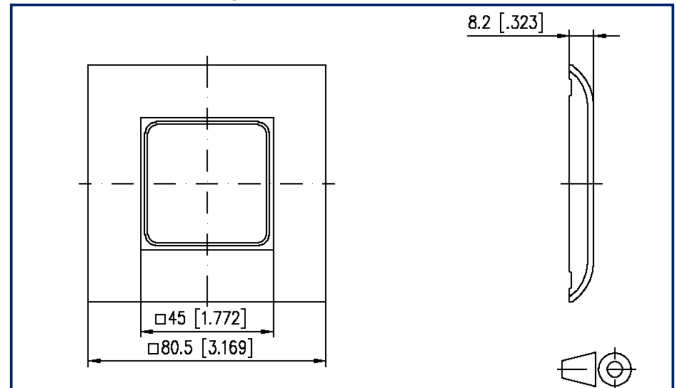

Data sheet**Frame 80x80 mm for 45x45 mm white**

Page 1/4

P/N

130910R4502-E

EAN 4250184140962

2023/03/30

Version: M

Illustrations

Dimensional drawing

See enlarged drawings at the end of document

Product specification

- Flush-mounted frame 80 x 80 mm
- to expand raceway wall outlets 45 x 45 mm
- cover parts in color similar to pure white RAL 9010, glossy surface
- Attention: not compatible with design central units

P | Cabling

Data sheet

Page 2/4

Frame 80x80 mm for 45x45 mm white

P/N

130910R4502-E

EAN 4250184140962

2023/03/30

Version: M

Technical Data

General Data

| | |
|---|-----------------------------------|
| Mechanical measurement according to MICE | M1 |
| Ingress measurement according to MICE | I1 |
| Climatic measurement according to MICE | C1 |
| Electromagnetic measurement according to MICE | E3 |
| Design | frame |
| Mounting style | UP |
| Color | Pure white RAL 9010 |
| Dimensions | |
| Dimension (L x W x H) | 8.2 mm x 80.5 mm x 80.5 mm |
| Dimension (L x W x H) | 0.323 in. x 3.169 in. x 3.169 in. |
| Weight | 43 g |
| Weight | 0.0948 lb |