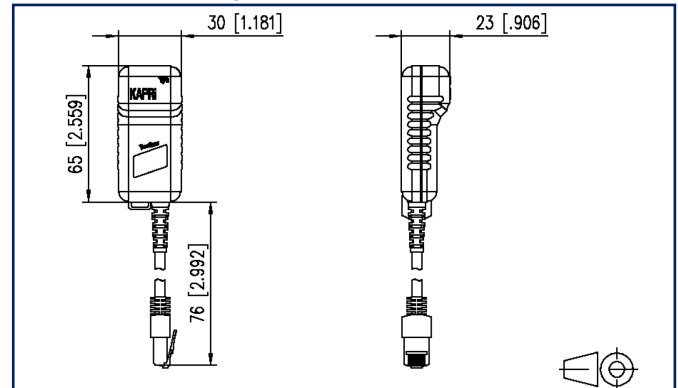

Data sheet

KAPRI plus test boxes 2 to 5

Illustrations

Dimensional drawing

See enlarged drawings at the end of document

Product specification

- replacement test box 1 (included in KAPRI plus main terminal)
- test box set 1 with test boxes 2, 3, 4, 5
- test box set 2 with test boxes 6, 7, 8, 9
- saves time needed for the way to the connections
- variants: test box 1, test box set 1, test box set 2

Version: M

Technical Data

General Data

Design	test box
Shielding	shielded
Transmission technology	Copper
Color	light gray
Dimensions	
Dimension - Interface 1 (L x W x H)	30 mm x 23 mm x 65 mm
Dimension - Interface 1 (L x W x H)	1.181 in. x 0.906 in. x 2.559 in.

Connections/interfaces

Connector technology interface 1	RJ45 plug
Connector technology interface 2	RJ45-jack
Number of ports interface 1	1
Number of ports interface 2	1
Number of equipped ports interface 1	1
Number of ports interface 2 equipped	1
Number of positions/contacts interface 1	8P/8C
Number of positions/contacts interface 2	8P/8C
Connection cable length	0.1 m
Connection cable length	0.33 ft