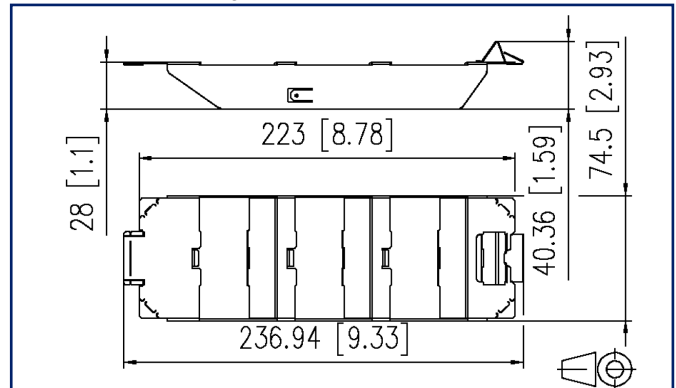

## Illustrations

Dimensional drawing

See enlarged drawings at the end of document

#### General Data

Fields of application	office areas
Mechanical measurement according to MICE	M1
Ingress measurement according to MICE	I1
Climatic measurement according to MICE	C1
Electromagnetic measurement according to MICE	E3
Design	wall outlet
Mounting style	GB3
Color	black
Dimensions	
Dimension (L x W x H)	236.94 mm x 9.33 mm x 74.5 mm
Dimension (L x W x H)	9.328 in. x 0.367 in. x 2.933 in.