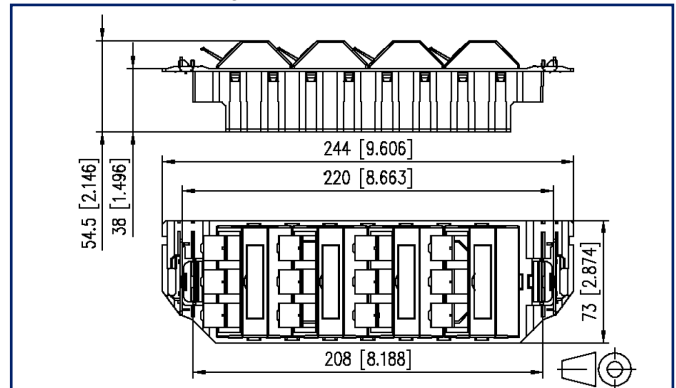

Data sheet

Subway underfloor unit GB3 Keystone 12 port unequipped pearl white

Page 1/5

P/N
130B20S61201-E
EAN 4250184170358
2023/04/11
Version: P

Illustrations

Dimensional drawing

See enlarged drawings at the end of document

Product specification

- termination unit for mounting in service outlets in underfloor systems suitable for single port modules in Keystone design
 - suitable for underfloor service outlets of OBO Bettermann (Ackermann) and some types of :hager (Electraplan Solutions)
 - GB2 design
 - incl. module frame, caps and dummy covers
 - module plug direction 45° upwards
 - with label window for enclosed identification labels
 - label sheet 209 x 294 mm see accessory
 - integrated dust protection covers (also colored)
 - color: black device casing, pearl white covers
-
- variants: 3 ports, 6 ports, 9 ports, 12 ports

P | Cabling

Data sheet

Page 2/5

Subway underfloor unit GB3 Keystone 12 port unequipped pearl white

P/N
130B20S61201-E
EAN 4250184170358
2023/04/11
Version: P

Technical Data

General Data

Fields of application	office areas
Mechanical measurement according to MICE	M1
Ingress measurement according to MICE	I1
Climatic measurement according to MICE	C1
Electromagnetic measurement according to MICE	E3
Design	wall outlet
Mounting style	GB3
Color	pearl white RAL 1013
Dimensions	
Dimension (L x W x H)	54.5 mm x 73 mm x 244 mm
Dimension (L x W x H)	2.146 in. x 2.874 in. x 9.606 in.
Labeling option	label window with identification label
Marking option	by dust protection