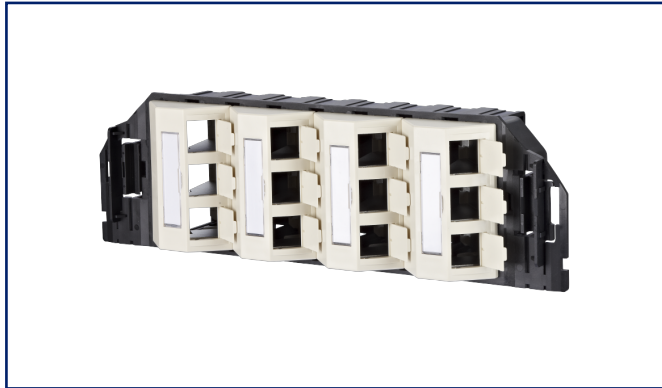

Data sheet

Subway underfloor unit GB3 Keystone 12 port unequipped pearl white

Page 1/5

P/N
130B20S61201-E
EAN 4250184170358
2023/04/11
Version: P

Illustrations

Dimensional drawing

See enlarged drawings at the end of document

Product specification

- termination unit for mounting in service outlets in underfloor systems suitable for single port modules in Keystone design
 - suitable for underfloor service outlets of OBO Bettermann (Ackermann) and some types of :hager (Electraplan Solutions)
 - GB2 design
 - incl. module frame, caps and dummy covers
 - module plug direction 45° upwards
 - with label window for enclosed identification labels
 - label sheet 209 x 294 mm see accessory
 - integrated dust protection covers (also colored)
 - color: black device casing, pearl white covers
-
- variants: 3 ports, 6 ports, 9 ports, 12 ports

P | Cabling

Data sheet

Page 2/5

Subway underfloor unit GB3 Keystone 12 port unequipped pearl white

P/N
130B20S61201-E
EAN 4250184170358
2023/04/11
Version: P

Technical Data

General Data

Fields of application	office areas
Mechanical measurement according to MICE	M1
Ingress measurement according to MICE	I1
Climatic measurement according to MICE	C1
Electromagnetic measurement according to MICE	E3
Design	wall outlet
Mounting style	GB3
Color	pearl white RAL 1013
Dimensions	
Dimension (L x W x H)	54.5 mm x 73 mm x 244 mm
Dimension (L x W x H)	2.146 in. x 2.874 in. x 9.606 in.
Labeling option	label window with identification label
Marking option	by dust protection