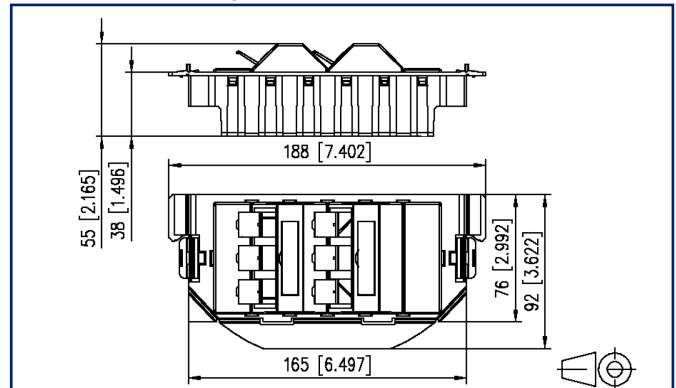

Data sheet

Subway underfloor unit GB2 Keystone 6 port unequipped pearl white

Page 1/5

P/N
130B20S50601-E
EAN 4250184170372
2023/04/11
Version: P

Illustrations

Dimensional drawing

See enlarged drawings at the end of document

Product specification

- termination unit for mounting in service outlets in underfloor systems suitable for single port modules in Keystone design
- suitable for underfloor service outlets of OBO Bettermann (Ackermann) and some types of :hager (Electraplan Solutions)
- GB2 design
- incl. module frame, caps and dummy covers
- module plug direction 45° upwards
- with label window for enclosed identification labels
- label sheet 209 x 294 mm see accessory
- integrated dust protection covers (also colored)
- color: black device casing, pearl white covers
- variants: 3 ports, 6 ports, 9 ports

P | Cabling

Data sheet

Page 2/5

Subway underfloor unit GB2 Keystone 6 port unequipped pearl white

P/N
130B20S50601-E
EAN 4250184170372
2023/04/11
Version: P

Technical Data

General Data

Fields of application	office areas
Mechanical measurement according to MICE	M1
Ingress measurement according to MICE	I1
Climatic measurement according to MICE	C1
Electromagnetic measurement according to MICE	E3
Design	wall outlet
Mounting style	GB2
Color	pearl white RAL 1013
Dimensions	
Dimension (L x W x H)	55 mm x 76 mm x 188 mm
Dimension (L x W x H)	2.165 in. x 2.992 in. x 7.402 in.
Labeling option	label window with identification label
Marking option	by dust protection