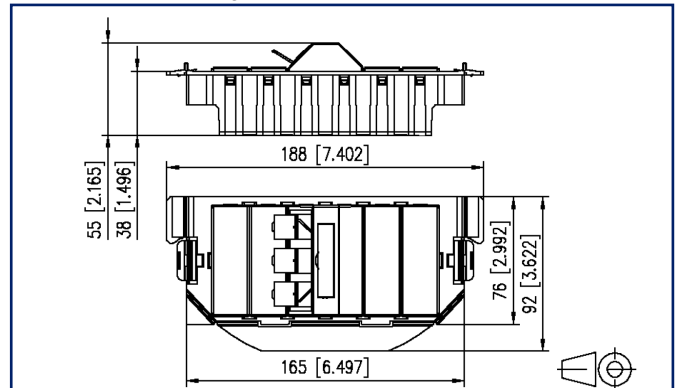

Data sheet

Subway underfloor unit GB2 Keystone 3 port unequipped pearl white

Page 1/5

P/N
130B20S50301-E
EAN 4250184170365
2023/04/11
Version: P

Illustrations

Dimensional drawing

See enlarged drawings at the end of document

Product specification

- termination unit for mounting in service outlets in underfloor systems suitable for single port modules in Keystone design
- suitable for underfloor service outlets of OBO Bettermann (Ackermann) and some types of :hager (Electraplan Solutions)
- GB2 design
- incl. module frame, caps and dummy covers
- module plug direction 45° upwards
- with label window for enclosed identification labels
- label sheet 209 x 294 mm see accessory
- integrated dust protection covers (also colored)
- color: black device casing, pearl white covers
- variants: 3 ports, 6 ports, 9 ports

P | Cabling

Data sheet

Page 2/5

Subway underfloor unit GB2 Keystone 3 port unequipped pearl white

P/N
130B20S50301-E
EAN 4250184170365
2023/04/11
Version: P

Technical Data

General Data

Fields of application	office areas
Mechanical measurement according to MICE	M1
Ingress measurement according to MICE	I1
Climatic measurement according to MICE	C1
Electromagnetic measurement according to MICE	E3
Design	wall outlet
Mounting style	GB2
Color	pearl white RAL 1013
Dimensions	
Dimension (L x W x H)	55 mm x 76 mm x 188 mm
Dimension (L x W x H)	2.165 in. x 2.992 in. x 7.402 in.
Modularity	yes
Labeling option	label window with identification label
Marking option	by dust protection