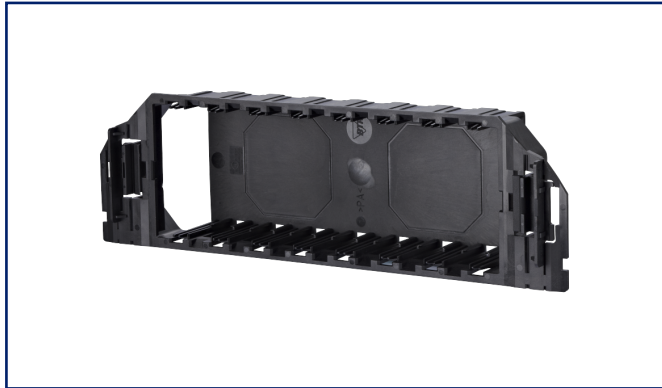

Data sheet

Subway underfloor unit GB3 unequipped black

Illustrations

Dimensional drawing

See enlarged drawings at the end of document

Product specification

- E-DAT subway termination unit for installing in devices for underfloor systems
- suitable for underfloor service outlets of OBO Bettermann (Ackermann) and some types of :hager (Electraplan Solutions)
- GB3 design for up to 12 individual modules in Modul design

P | Cabling

Data sheet

Page 2/5

Subway underfloor unit GB3 unequipped black

P/N

1309310001-E

EAN 4250184106265

2023/04/11

Version: M

Technical Data

General Data

Fields of application	office areas
Mechanical measurement according to MICE	M1
Ingress measurement according to MICE	I1
Climatic measurement according to MICE	C1
Electromagnetic measurement according to MICE	E3
Design	wall outlet
Mounting style	GB3
Color	black
Dimensions	
Dimension (L x W x H)	43 mm x 73 mm x 244 mm
Dimension (L x W x H)	1.693 in. x 2.874 in. x 9.606 in.