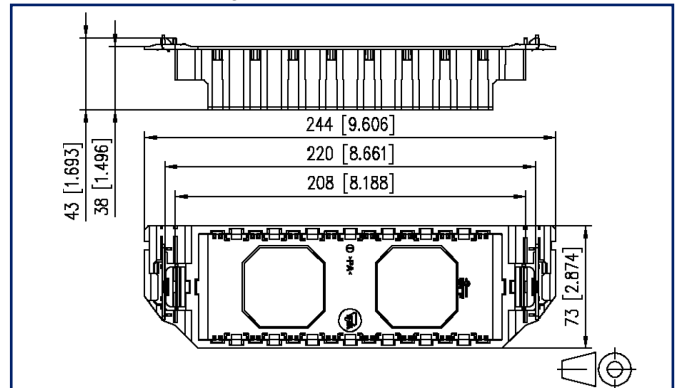

Data sheet

Subway underfloor unit GB3 unequipped black

Illustrations

Dimensional drawing

See enlarged drawings at the end of document

Product specification

- E-DAT subway termination unit for installing in devices for underfloor systems
- suitable for underfloor service outlets of OBO Bettermann (Ackermann) and some types of :hager (Electraplan Solutions)
- GB3 design for up to 12 individual modules in Modul design

P | Cabling

Data sheet

Page 2/5

Subway underfloor unit GB3 unequipped black

P/N

1309310001-E

EAN 4250184106265

2023/04/11

Version: M

Technical Data

General Data

Fields of application	office areas
Mechanical measurement according to MICE	M1
Ingress measurement according to MICE	I1
Climatic measurement according to MICE	C1
Electromagnetic measurement according to MICE	E3
Design	wall outlet
Mounting style	GB3
Color	black
Dimensions	
Dimension (L x W x H)	43 mm x 73 mm x 244 mm
Dimension (L x W x H)	1.693 in. x 2.874 in. x 9.606 in.

EAN 4250184106265

2023/04/11

Version: M

Technical Data

Packing details

Type of packaging	1 pc(s) / plastic bag
Packaging unit - Weight (gram)	100 g
Packaging unit - Weight (pound)	0.22 lb
Packaging dimension	160 mm x 100 mm x 380 mm
Packaging dimension	6.299 in. x 3.937 in. x 14.961 in.