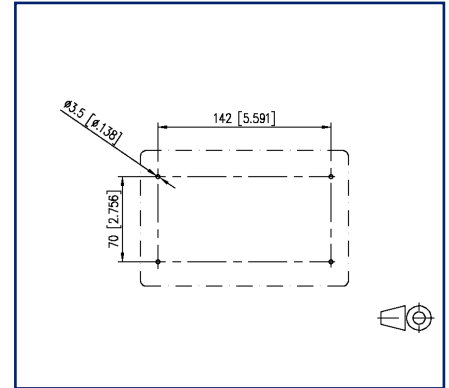

## Illustrations

Dimensional drawing

Drill pattern

See enlarged drawings at the end of document

## Product specification

- very compact 6/12-port surface-mounted termination unit for six/twelve individual Keystone modules
- module plug direction 90° downwards
- strain relief with cable tie at the module
- cover parts in color similar to pure white RAL 9010, glossy surface
- with shielded modules suitable for 6 modules

#### General Data

Fields of application	office areas
Mechanical measurement according to MICE	M1
Ingress measurement according to MICE	I1
Climatic measurement according to MICE	C1
Electromagnetic measurement according to MICE	E3
Design	wall outlet
Mounting style	AP
Color	white
Dimensions	
Dimension (L x W x H)	111.6 mm x 171 mm x 38 mm
Dimension (L x W x H)	4.394 in. x 6.732 in. x 1.496 in.
Labeling option	on housing