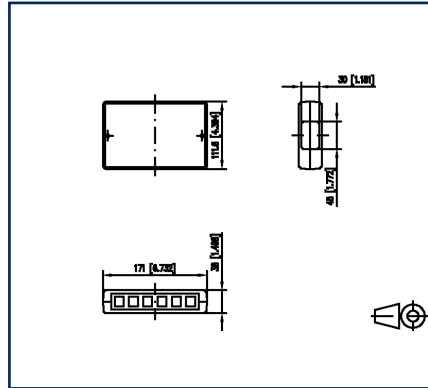

## Illustrations

Dimensional drawing

Drill pattern

See enlarged drawings at the end of document

#### General Data

Fields of application	office areas
Mechanical measurement according to MICE	M1
Ingress measurement according to MICE	I1
Climatic measurement according to MICE	C1
Electromagnetic measurement according to MICE	E3
Design	wall outlet
Mounting style	AP
Color	white
Dimensions	
Dimension (L x W x H)	111.6 mm x 171 mm x 38 mm
Dimension (L x W x H)	4.394 in. x 6.732 in. x 1.496 in.
Labeling option	on housing