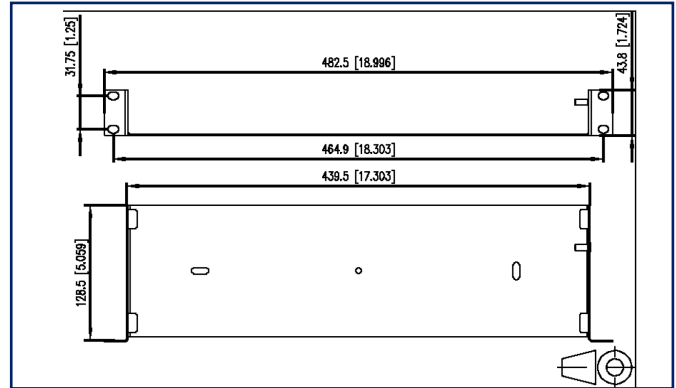

**Data sheet****Click & fix 19 inch frame for cable connector 1RU**

Page 1/6

P/N  
130863T101E

EAN 4251394614502

2023/04/14

Version: D

**Illustrations**

Dimensional drawing

See enlarged drawings at the end of document

**Product specification**

- 19 inch 1RU rack for up to 24 cable connectors with twisted pair network cable
- Click & fix cable management system for quick fixation and sorting of cable connectors
- additional strain relief possible by cable ties
- rack made of galvanized steel

#### General Data

Fields of application	structured building cabling office areas Distributed building services data center
Mechanical measurement according to MICE	M1
Ingress measurement according to MICE	I1
Climatic measurement according to MICE	C1
Electromagnetic measurement according to MICE	E1
Design	module frame
Color	gray
Dimensions	
Dimension (L x W x H)	130 mm x 482.5 mm x 43.8 mm
Dimension (L x W x H)	5.118 in. x 18.996 in. x 1.724 in.
Inches	19 inches
Height unit	1RU