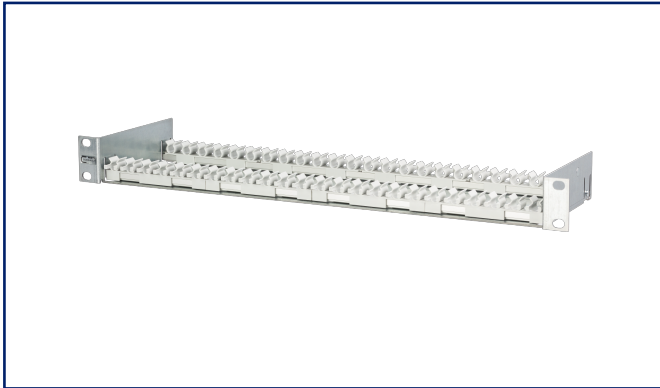

**Data sheet****Click & fix 19 inch frame for cable connector 1RU**

Page 1/6

P/N  
130863T101E

EAN 4251394614502

2023/04/14

Version: D

**Illustrations**

Dimensional drawing

See enlarged drawings at the end of document

**Product specification**

- 19 inch 1RU rack for up to 24 cable connectors with twisted pair network cable
- Click & fix cable management system for quick fixation and sorting of cable connectors
- additional strain relief possible by cable ties
- rack made of galvanized steel