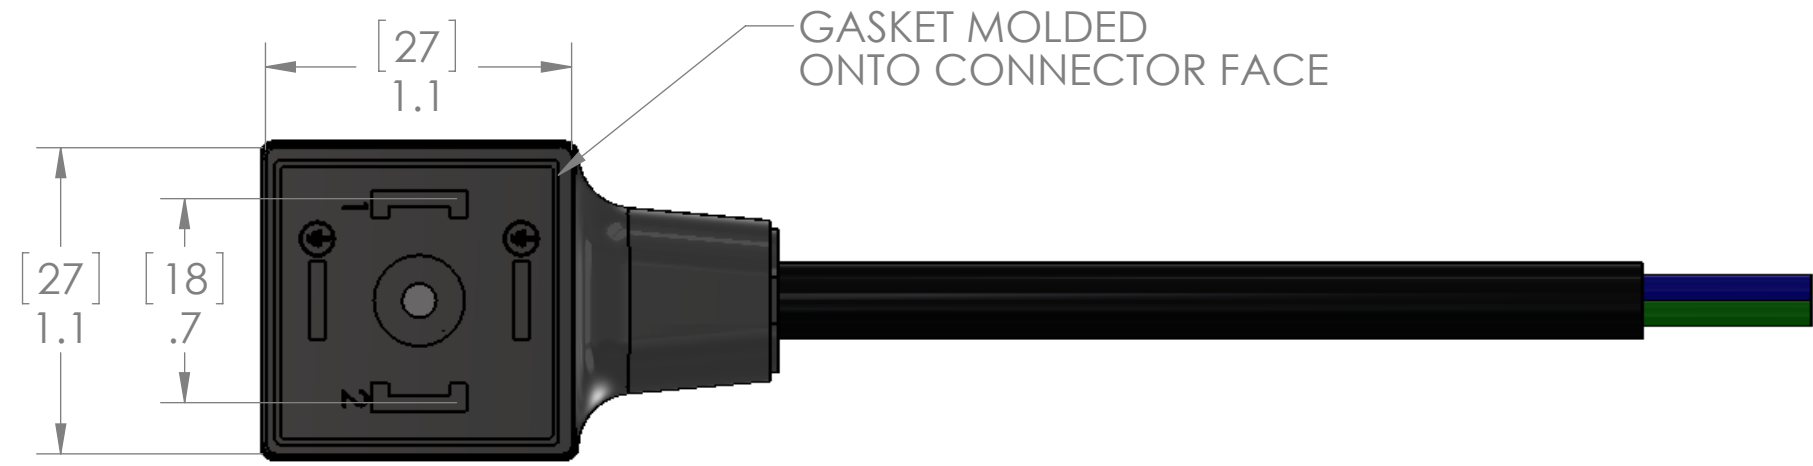

PIN #	COLOR
1	BROWN
2	BLUE
GND	GREEN / YELLOW

REVISIONS		
REV.	DESCRIPTION	DATE
A	REDRAWN IN SW	3/30/2010
B	CHANGED OVERMOLD	2/20/2014

TABLE A		
P/N	L	STD?
VAG-120-00	39" [1M]	NO
VAG-220-00	79" [2M]	YES
VAG-320-00	118" [3M]	NO
VAG-420-00	157" [4M]	NO
VAG-520-00	197" [5M]	YES
VAG-620-00	236" [6M]	NO
VAG-A20-00	393" [10M]	YES

PARTS LISTED AS NOT BEING STANDARD
MAY REQUIRE MINIMUM ORDERS

MATERIALS	
BODY:	TPE
CONTACTS:	SILVER PLATED COPPER ALLOY
CABLE:	BLACK 18/3 OIL RESISTANT
SCREW:	ZINC PLATED STEEL

PROPRIETARY AND CONFIDENTIAL
THE INFORMATION CONTAINED IN THIS DRAWING IS THE SOLE PROPERTY OF MENCOM CORPORATION. ANY REPRODUCTION IN PART OR AS A WHOLE WITHOUT THE WRITTEN PERMISSION OF MENCOM CORPORATION IS PROHIBITED.

VOLTS	24VAC/DC
AMPS	10A
SPECIFICATIONS	

UNLESS OTHERWISE SPECIFIED:
DIMENSIONS ARE IN METERS AND MILLIMETERS

MATERIAL

FINISH

DO NOT SCALE DRAWING

NAME	BEM
DRAWN	
CHECKED	
ENG APPR.	
MFG APPR.	
Q.A.	
COMMENTS:	

MENCOM CORPORATION		
TITLE: DIN A 24V MOV LED 2+E		
SIZE B	DWG. NO. VAG-ZZ20-00	REV B
SCALE: 3:2	WEIGHT:	SHEET 1 OF 1