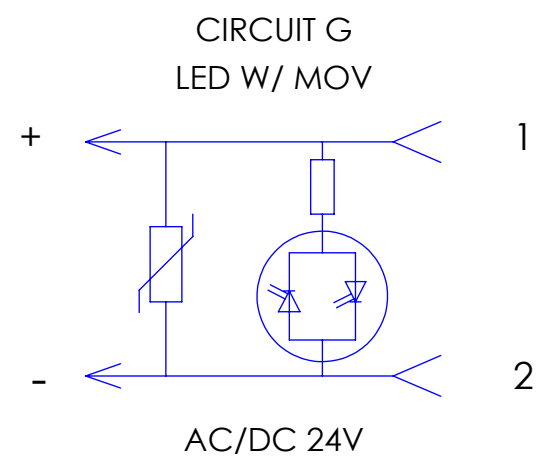

PIN #	COLOR
1	BROWN
2	BLUE
GND	GREEN / YELLOW

REVISIONS		
REV.	DESCRIPTION	DATE
A	REDRAWN IN SW	3/30/2010
B	CHANGED OVERMOLD	2/20/2014

TABLE A		
P/N	L	STD?
VAG-120-00	39" [1M]	NO
VAG-220-00	79" [2M]	YES
VAG-320-00	118" [3M]	NO
VAG-420-00	157" [4M]	NO
VAG-520-00	197" [5M]	YES
VAG-620-00	236" [6M]	NO
VAG-A20-00	393" [10M]	YES

PARTS LISTED AS NOT BEING STANDARD
MAY REQUIRE MINIMUM ORDERS

MATERIALS	
BODY:	TPE
CONTACTS:	SILVER PLATED COPPER ALLOY
CABLE:	BLACK 18/3 OIL RESISTANT
SCREW:	ZINC PLATED STEEL

PROPRIETARY AND CONFIDENTIAL
THE INFORMATION CONTAINED IN THIS DRAWING IS THE SOLE PROPERTY OF MENCOM CORPORATION. ANY REPRODUCTION IN PART OR AS A WHOLE WITHOUT THE WRITTEN PERMISSION OF MENCOM CORPORATION IS PROHIBITED.

VOLTS	24VAC/DC
AMPS	10A
SPECIFICATIONS	

UNLESS OTHERWISE SPECIFIED:
DIMENSIONS ARE IN METERS AND MILLIMETERS

MATERIAL

FINISH

DO NOT SCALE DRAWING

NAME	BEM
DRAWN	
CHECKED	
ENG APPR.	
MFG APPR.	
Q.A.	
COMMENTS:	