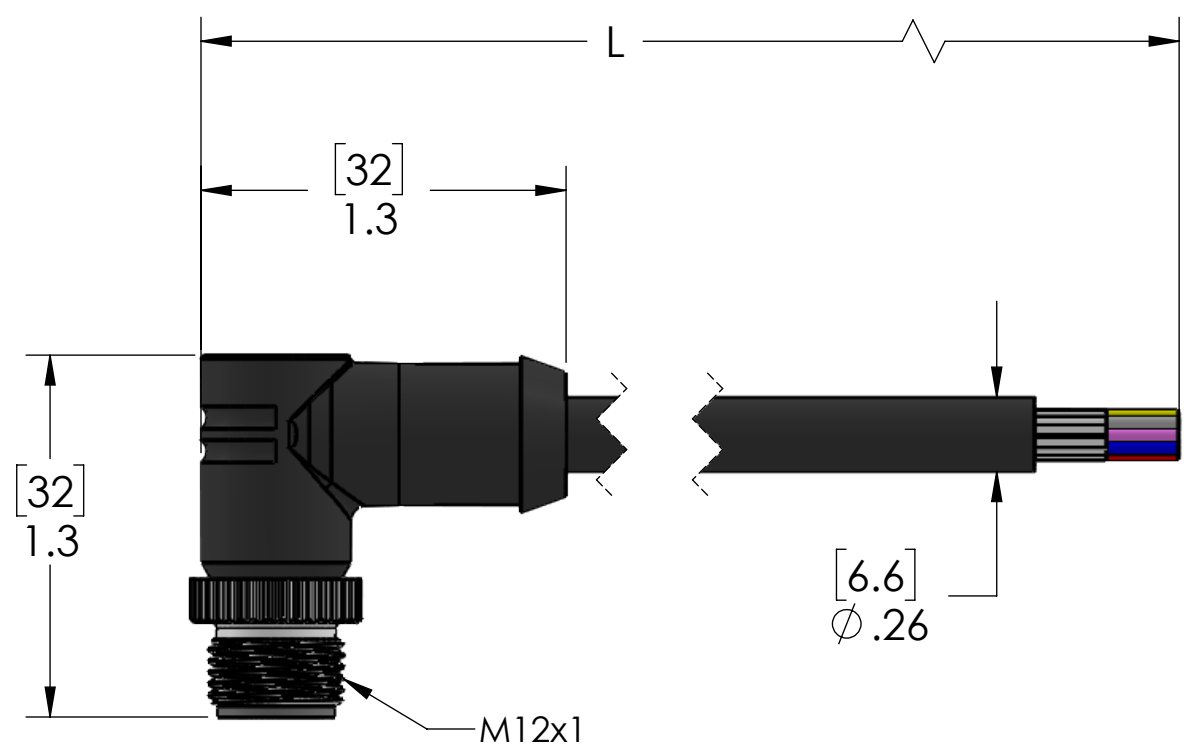

WIRING	
PIN #	COLOR
1	White
2	Brown
3	Green
4	Yellow
5	Gray
6	Pink
7	Blue
8	Red
9	Orange
10	Light Brown (tan)
11	Black
12	Violet (Purple)

DETAIL A
SCALE 3 : 1

MATERIALS	
BODY:	BLACK PUR
CONTACTS:	GOLD PLATED COPPER ALLOY
CABLE:	
STYLE:	AWM
AWG:	24 AWG
JACKET:	BLACK PUR
VOLTAGE:	300V
SHIELD:	MYLAR W/DRAIN
COUPLING:	NICKEL PLATED BRASS
INSERT:	POLYAMIDE
O-RING:	N/A
APPROVALS	
US:	UL LISTED
CANADA:	C-UL LISTED
ROHS:	YES
CE & UKCA:	YES
RATINGS	
PROTECTION CLASS:	IEC IP69

Note: The shield is not physically or electrically connected to the coupling nut. The drain wire is left long on the free end.

P/N	L	STD?
MDCPM-12MP-1M-R-B	40" [1m]	YES
MDCPM-12MP-2M-R-B	79" [2m]	YES
MDCPM-12MP-3M-R-B	118" [3m]	YES
MDCPM-12MP-4M-R-B	157" [4m]	YES
MDCPM-12MP-5M-R-B	197" [5m]	YES
MDCPM-12MP-8M-R-B	315" [8m]	NO
MDCPM-12MP-10M-R-B	393" [10m]	YES
MDCPM-12MP-15M-R-B	590" [15m]	YES
MDCPM-12MP-20M-R-B	787" [20m]	YES

VOLTS	30V
AMPS	2A
TEMP:	80°C

UNLESS OTHERWISE SPECIFIED:	DRAWN BY	ADM
DIMENSIONS ARE IN INCHES AND [MM]	DRAWN DATE	03/16/2023
	CHECKED BY	ADM
	CHECK DATE	03/16/2023
COMMENTS:		
DO NOT SCALE DRAWING		

MENCOM CORPORATION		
TITLE:		
SIZE	DWG. NO.	REV
B	MDCPM-12MP-ZZ-R-B	B
SCALE: 3:2	WEIGHT:	SHEET 1 OF 1