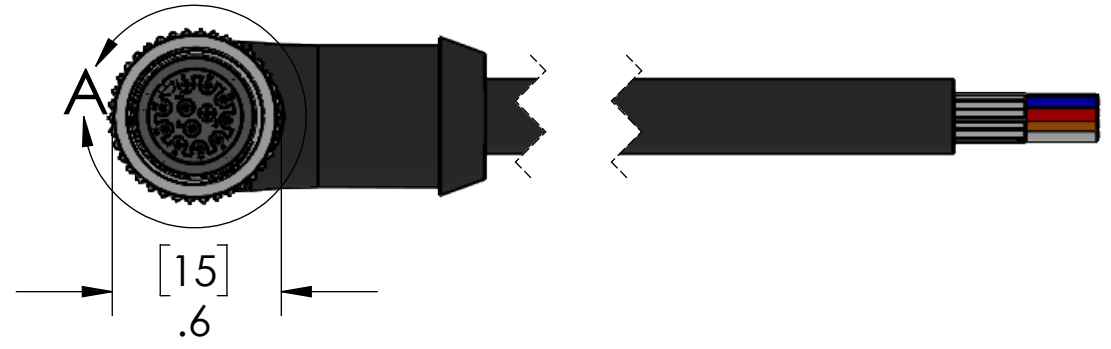

WIRING	
PIN #	COLOR
1	White
2	Brown
3	Green
4	Yellow
5	Gray
6	Pink
7	Blue
8	Red
9	Orange
10	Light Brown (tan)
11	Black
12	Violet (Purple)

DETAIL A
SCALE 3 : 1

MATERIALS	
BODY:	BLACK PUR
CONTACTS:	GOLD PLATED COPPER ALLOY
CABLE:	
STYLE:	AWM
AWG:	24 AWG
JACKET:	BLACK PUR
VOLTAGE:	300V
SHIELD:	MYLAR W/DRAIN
COUPLING:	NICKEL PLATED BRASS
INSERT:	POLYAMIDE
O-RING:	N/A
APPROVALS	
US:	UL LISTED
CANADA:	C-UL LISTED
ROHS:	YES
CE & UKCA:	YES
RATINGS	
PROTECTION CLASS:	IEC IP69

Note: The shield is not physically or electrically connected to the coupling nut. The drain wire is left long on the free end.

P/N	L	STD?
MDCPM-12MP-1M-R-B	40" [1m]	YES
MDCPM-12MP-2M-R-B	79" [2m]	YES
MDCPM-12MP-3M-R-B	118" [3m]	YES
MDCPM-12MP-4M-R-B	157" [4m]	YES
MDCPM-12MP-5M-R-B	197" [5m]	YES
MDCPM-12MP-8M-R-B	315" [8m]	NO
MDCPM-12MP-10M-R-B	393" [10m]	YES
MDCPM-12MP-15M-R-B	590" [15m]	YES
MDCPM-12MP-20M-R-B	787" [20m]	YES

VOLTS	30V
AMPS	2A
TEMP:	80°C

UNLESS OTHERWISE SPECIFIED:	DRAWN BY	ADM
DIMENSIONS ARE IN INCHES AND [MM]	DRAWN DATE	03/16/2023
	CHECKED BY	ADM
	CHECK DATE	03/16/2023
COMMENTS:		
DO NOT SCALE DRAWING		

MENCOM CORPORATION		
TITLE:		
SIZE	DWG. NO.	REV
B	MDCPM-12MP-ZZ-R-B	B
SCALE: 3:2	WEIGHT:	SHEET 1 OF 1