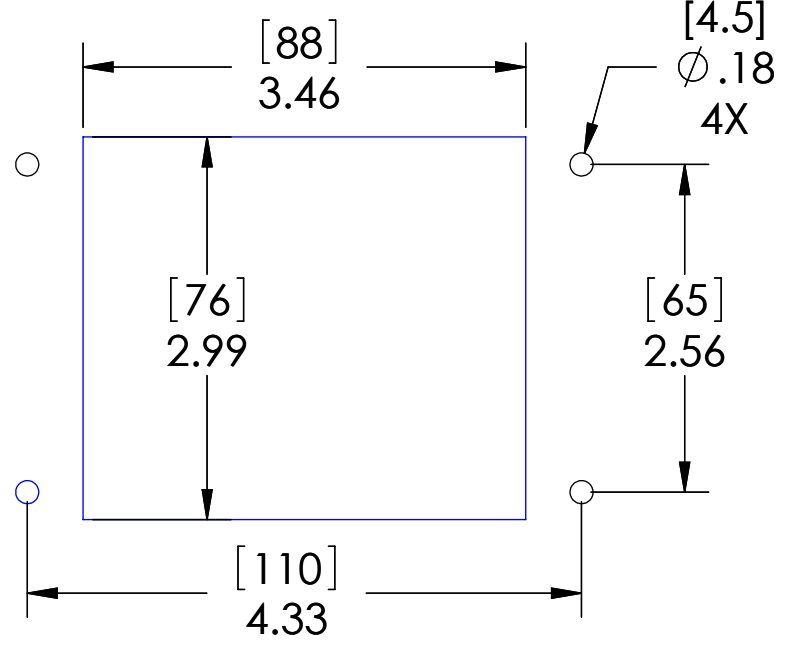

CHINA 16 AMPERE-250 VOLT, GB 1002, GB 2099 (CH2-16R) MODULAR OUTLET, TYPE I, 45mmx45mm SIZE, SNAP-IN MOUNTING, SHUTTERED CONTACTS, 2 POLE-3 WIRE GROUNDING (2P+E).

A device employing a 15 A or 20 A grounding type receptacle but no supplementary protector shall be protected by a fuse or circuit breaker that does not exceed the marked rating of the receptacle in the end use. When a fuse or circuit breaker rated less than the receptacle's rating is provided, a Marking shall be provided to indicate the maximum ampere rating of the protection provided.

These devices shall be mounted on enclosures having adequate strength and thickness and with adequate spacing provided. Seal rating is based on mounting to a surface that is clean, flat and smooth.

PANEL CUTOUT

UNLESS OTHERWISE SPECIFIED:
DIMENSIONS ARE IN INCHES AND [MM]
MATERIAL
FINISH
DO NOT SCALE DRAWING

PIC RATINGS/SPECIFICATIONS	
VOLTS:	250V
AMPS:	16A
SCCR:	10kA
NEMA/UL   EN 60529:	4, 4X, 12   IP65
MOUNTING SCREW SIZE:	M4 (8-32) (304 or 316SS for 4X)
MOUNTING SCREW TORQUE:	1.2~1.8N-m (0.9~1.3 Lb-Ft)
INCOMING POWER WIRE SIZE:	0.5 ~ 4.0 sq mm / 20-12AWG
WIRE STRIP LENGTH:	10 ~ 11 mm

SIZE	DWG. NO.	REV
<b>B</b>	DCH2-RJ45-32	<b>F</b>
SCALE: 2:3	WEIGHT:	SHEET 1 OF 1