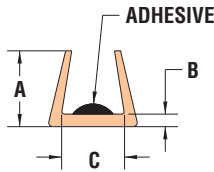

ADHESIVE

Quick Specs

Material	Polyethylene or Nylon
Flammability Rating	94HB (Nylon only)
Temperature Range	-40°F (-40°C) to 149°F (65°C) (Polyethylene) -40°F (-40°C) to 185°F (85°C) (Nylon)