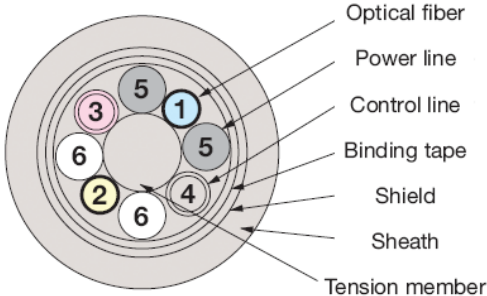

Structure

We build custom opticalCON, tactical, SMPTE, and hybrid fiber cables in a COCA certified, and LEMO and Canare trained fiber shop with full repair services.