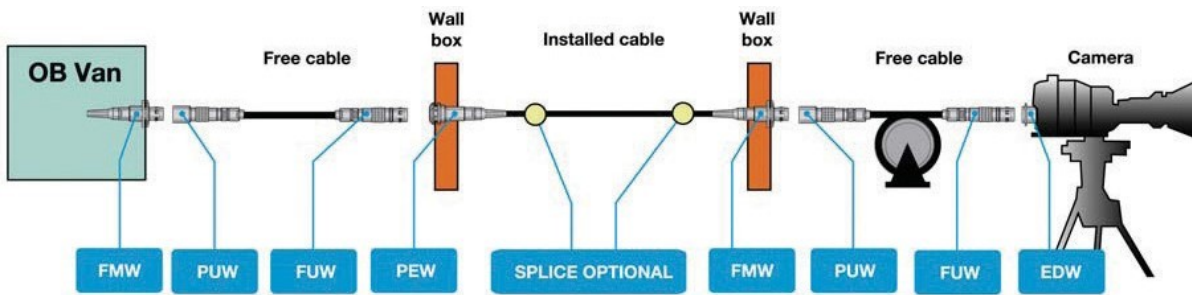

Lemo Outside Broadcast Van Workflow