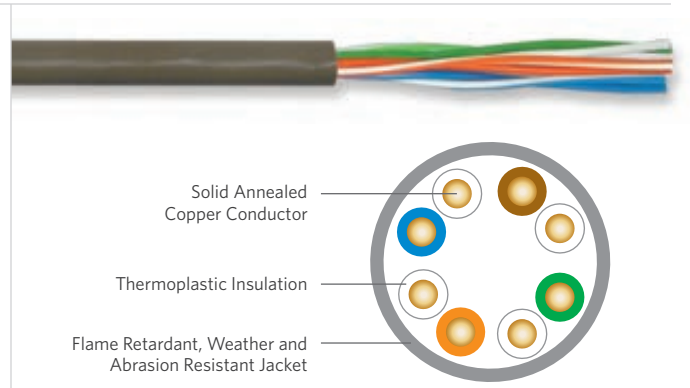

### PRODUCT DESCRIPTION

Category 3 Station Wires CMR/CMX Outdoor are small, light-weight, twisted pair cables designed for use in protected outdoor locations, indoor areas or a combination. Two levels of Outdoor Protection are available CMR/CMX Outdoor and Extreme CMR/CMX Outdoor. The Extreme Series meets the -40°C anvil test.

### FEATURES

- CMR/CMX Outdoor combination
- Extreme CMR/CMX Outdoor combination
- Beige, gray and ivory jacket colors
- Various conductor colors

### SPECIFICATIONS

Pair Count	Available in 2-pair to 12-pair
Conductor	Solid annealed copper
AWG (mm)	Available in 22 (0.64) and 24 (0.51)
Insulation	Thermoplastic
Jacket	Tough, flame retardant, weather and abrasion resistant PVC
Performance Compliance	UL 444 CSA C22.2 No. 214-08 UL 1666 Extreme CMR/CMX Outdoor Includes ICEA -40°C Anvil Test ANSI/TIA-568-C.2 ANSI/ICEA S-100-685 Article 800, NEC (NFPA 70) RoHS-compliant
NRTL Programs	UL, c(UL) Listed CMR UL, c(UL) Listed CMX Outdoor