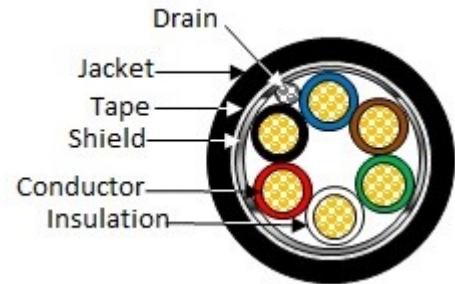

Technical Details:

Temperature Rating	Operation: -20°C to +60°C
Nominal Weight:	50 lbs. / 1,000 feet

Codes & Listings:

- Non Listed

Preparation for Shipment:

The cable shall be packaged to preclude the inducement of damage due to handling and transportation, and shall be in accordance with the best commercial practices available. Shipping containers shall be constructed as to eliminate any possible damage to the cables due to shipment.