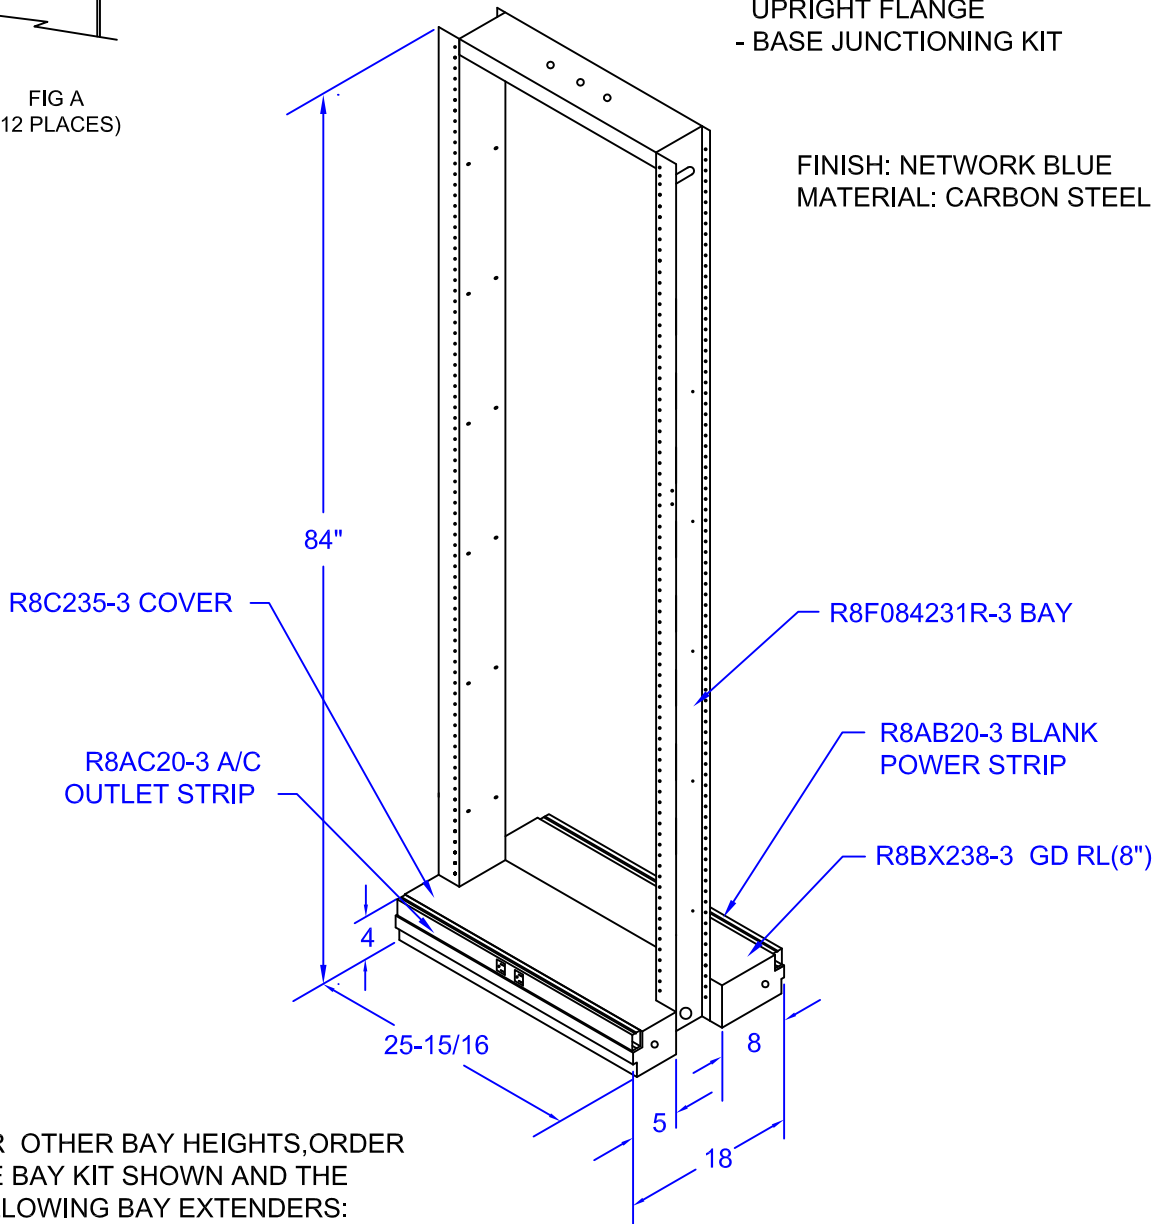

FLASHWAVE 9500 BAYS

(18 x 26 FOOTPRINT)

FIG A
(12 PLACES)

BAY KIT INCLUDES:

- ITEMS SHOWN IN DIAGRAM
- CABLE TIE BAR KIT R8R084-CTS SHOP ASSEMBLED (FIG A)
- BAY SHIM KIT
- 1/2" HILTI BAY ANCHOR KIT
- PLASTIC EDGING FOR REAR UPRIGHT FLANGE
- BASE JUNCTIONING KIT

FINISH: NETWORK BLUE
MATERIAL: CARBON STEEL

FOR OTHER BAY HEIGHTS, ORDER THE BAY KIT SHOWN AND THE FOLLOWING BAY EXTENDERS:
9'-0" : R8R024231-3
11'-6" : R8R054231-3

7' NETWORK BAY
OPEN DUCT IN REAR

VZ8R084231J-3