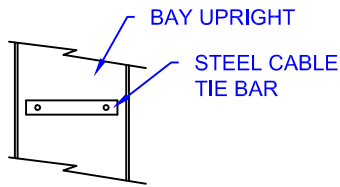

FLASHWAVE 9500 BAYS

(18 x 26 FOOTPRINT)

FIG A
(12 PLACES)

BAY KIT INCLUDES:

- ITEMS SHOWN IN DIAGRAM
- CABLE TIE BAR KIT R8R084-CTS SHOP ASSEMBLED (FIG A)
- BAY SHIM KIT
- 1/2" HILTI BAY ANCHOR KIT
- PLASTIC EDGING FOR REAR UPRIGHT FLANGE
- BASE JUNCTIONING KIT

FINISH: NETWORK BLUE
MATERIAL: CARBON STEEL

FOR OTHER BAY HEIGHTS, ORDER THE BAY KIT SHOWN AND THE FOLLOWING BAY EXTENDERS:
9'-0" : R8R024231-3
11'-6" : R8R054231-3

7' NETWORK BAY
OPEN DUCT IN REAR

VZ8R084231J-3