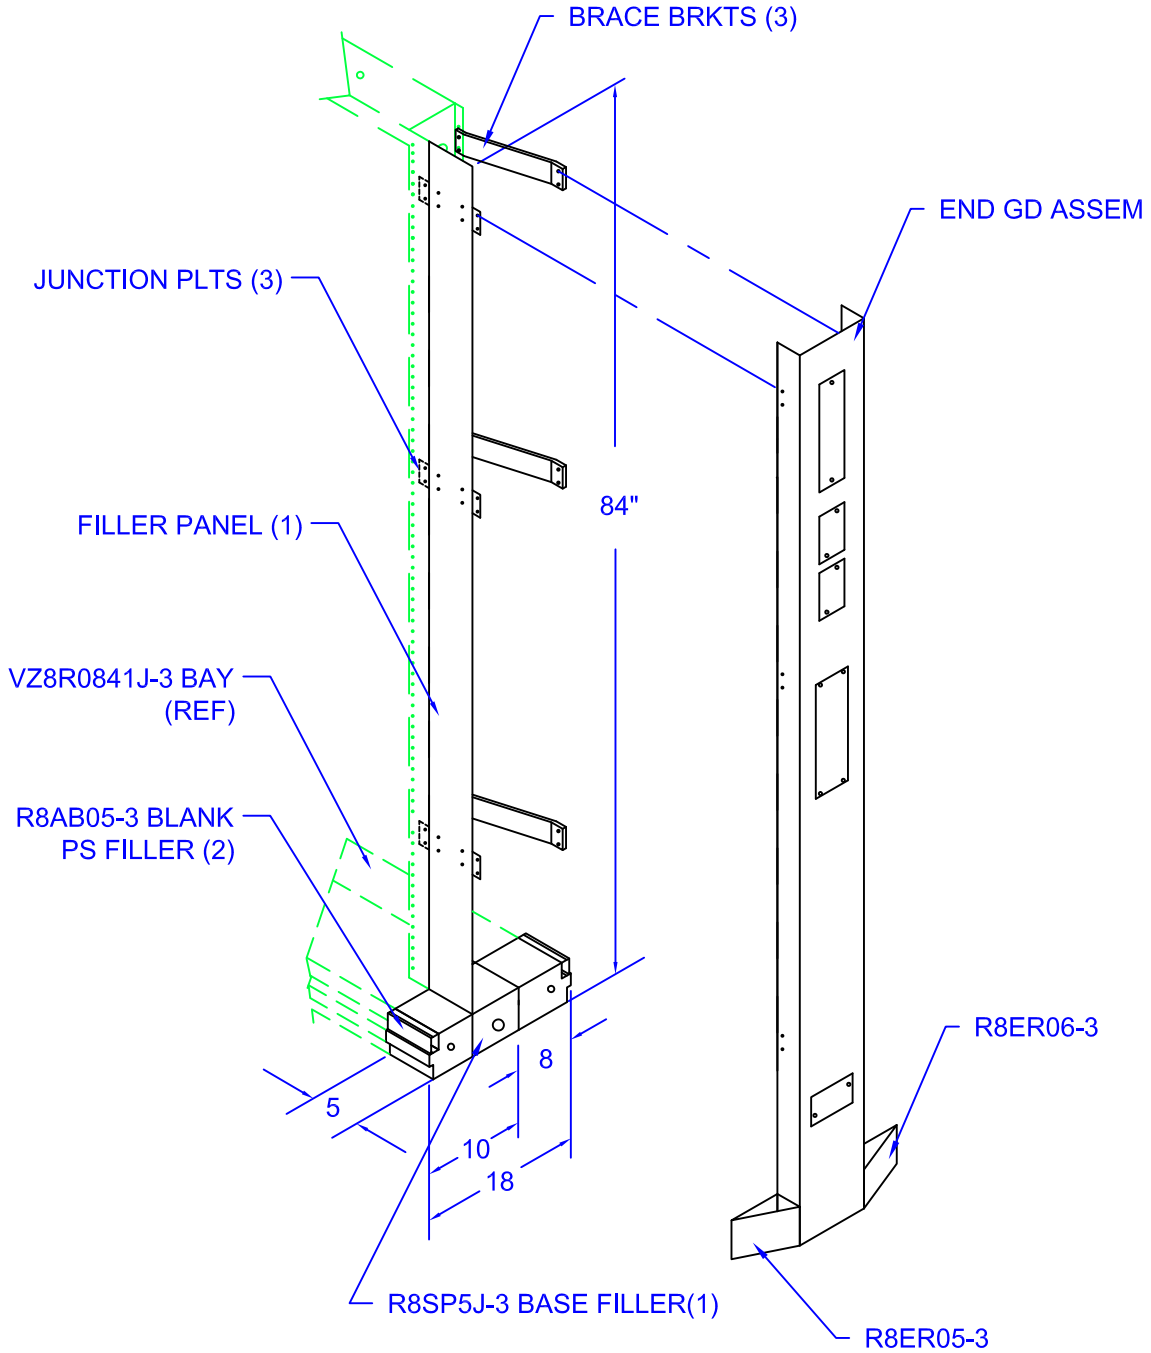

# FLASHWAVE 9500 END GUARD & SPACER KIT - 5" (BETWEEN BAY & END GUARD)

FOR OTHER BAY HEIGHTS  
ORDER PART NUMBERS:  
9'-0" : VZ8ES1085J-3  
11'-6" : VZ8ES1385J-3

MATERIAL: CARBON STEEL  
FINISH: NETWORK BLUE

FOR NETWORK BAYS WITH  
5 - 5 - 8 CONFIGURATION

**VZ8ES0845J-3**