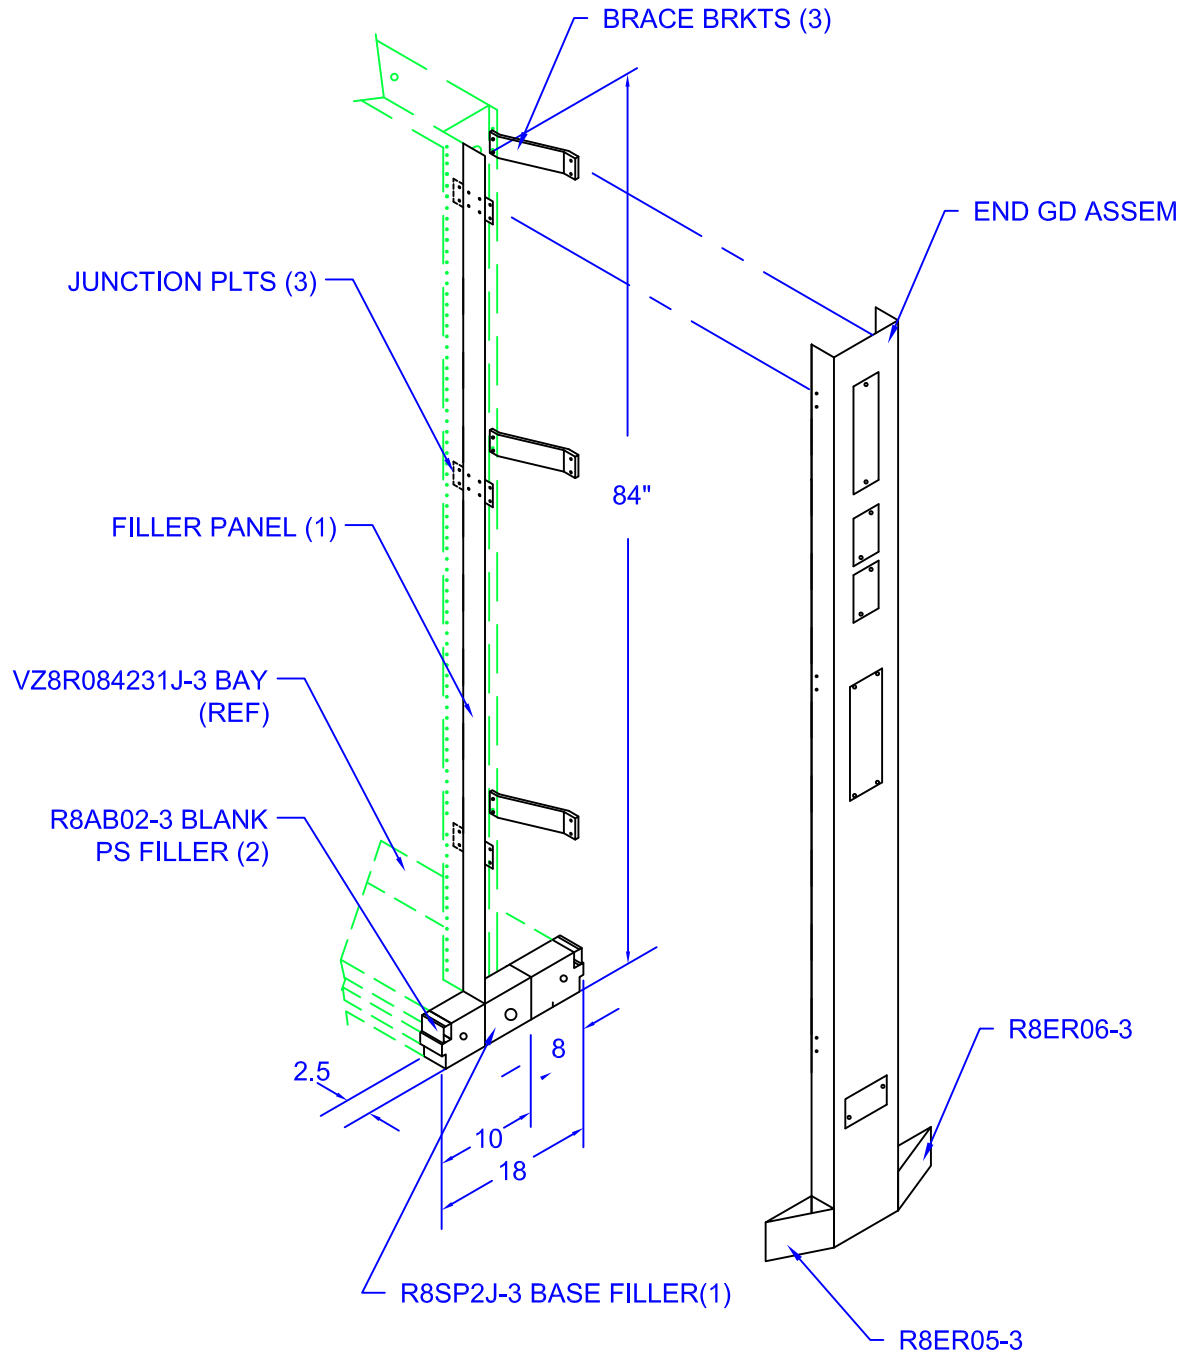

# FLASHWAVE 9500 END GUARD & SPACER KIT - 2.5"

(BETWEEN BAY & END GUARD)

FOR OTHER BAY HEIGHTS  
ORDER PART NUMBERS:  
9'-0" : VZ8ES1082J-3  
11'-6" : VZ8ES1382J-3

MATERIAL: CARBON STEEL  
FINISH: NETWORK BLUE

FOR NETWORK BAYS WITH  
5 - 5 - 8 CONFIGURATION

**VZ8ES0842J-3**