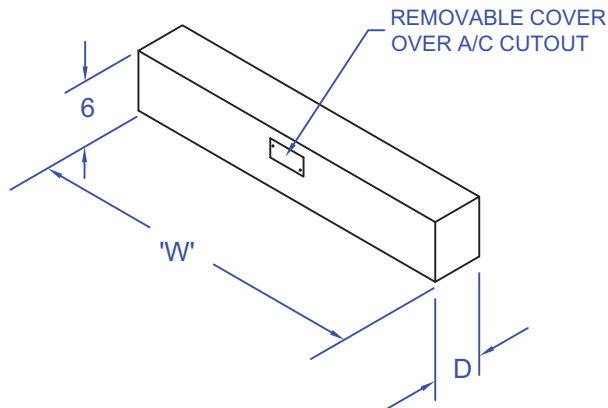

USE FOR OLD STYLE 26.50 WIDE BAYS ONLY

'W'	'C'	PART #
26.38	5"	R2C235-x
26.38	6"	R2C236-x

## R2R BAYS FIXED GD RAILS

MATERIAL: CARBON STEEL

FINISH OPTIONS:

- x = 1: MTP GRAY
- x = 3: NETWORK BLUE
- x = 4: OFF WHITE
- OTHER FINISHES AVAILABLE

INCLUDES:

ASSEMBLY HARDWARE

USE FOR OLD STYLE 26.50 WIDE BAYS ONLY

'W'	'D'	PART #
26.38	1"	R2G231-x
26.38	2"	R2G232-x
26.38	5"	R2G235-x
26.38	8"	R2G238-x

(12/01/09)

Moreng Telecom Products  
973-237-2001  
www.morengtel.com