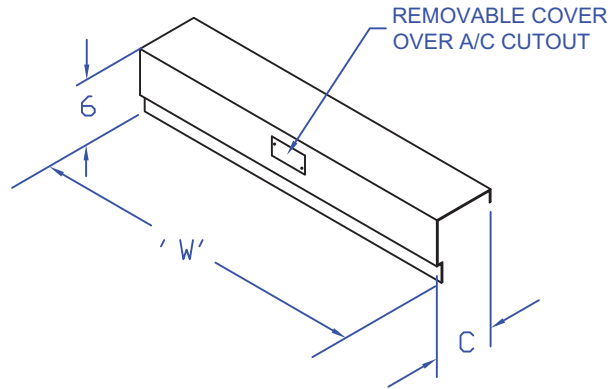

## R2R BAYS (26-1/2") GD RAIL COVERS

MATERIAL: CARBON STEEL

FINISH OPTIONS:

- x = 1: MTP GRAY
- x = 3: NETWORK BLUE
- x = 4: OFF WHITE
- OTHER FINISHES AVAILABLE

INCLUDES:

ASSEMBLY HARDWARE

C = TOTAL COVER DEPTH FROM UPRIGHT FACE

USE FOR OLD STYLE 26.50 WIDE BAYS ONLY

'W'	'C'	PART #
26.38	5"	R2C235-x
26.38	6"	R2C236-x