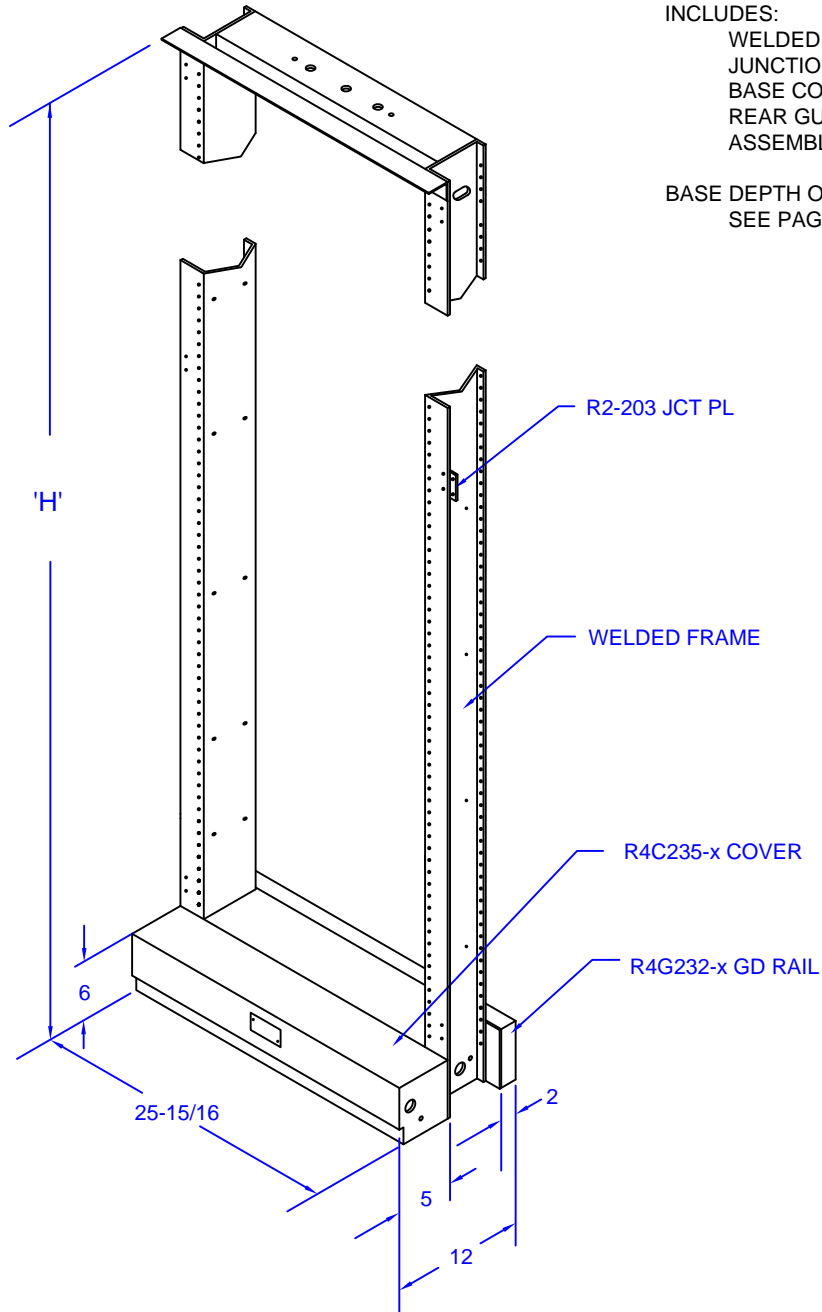

R4R SERIES BAYS - UEF
 (12 x 26 FOOTPRINT)
 CLOSED DUCT
 9' AND 11'-6" HIGH

MATERIAL: CARBON STEEL

FINISH OPTIONS:

- x = 1: MTP GRAY
- x = 3: NETWORK BLUE
- x = 4: OFF WHITE
- OTHER FINISHES AVAILABLE

INCLUDES:

- WELDED FRAME
- JUNCTION PLTS
- BASE COVER
- REAR GUARD RAIL
- ASSEMBLY HARDWARE

BASE DEPTH OPTIONS:

SEE PAGE 6-02 FOR CODES

'H'	MTG PATTERN	PART #
9'-0"	1.75 x 23	R4R108231R-x
9'-0"	2.00 x 23	R4R108232R-x
11'-6"	1.75 x 23	R4R138231R-x
11'-6"	2.00 x 23	R4R138232R-x