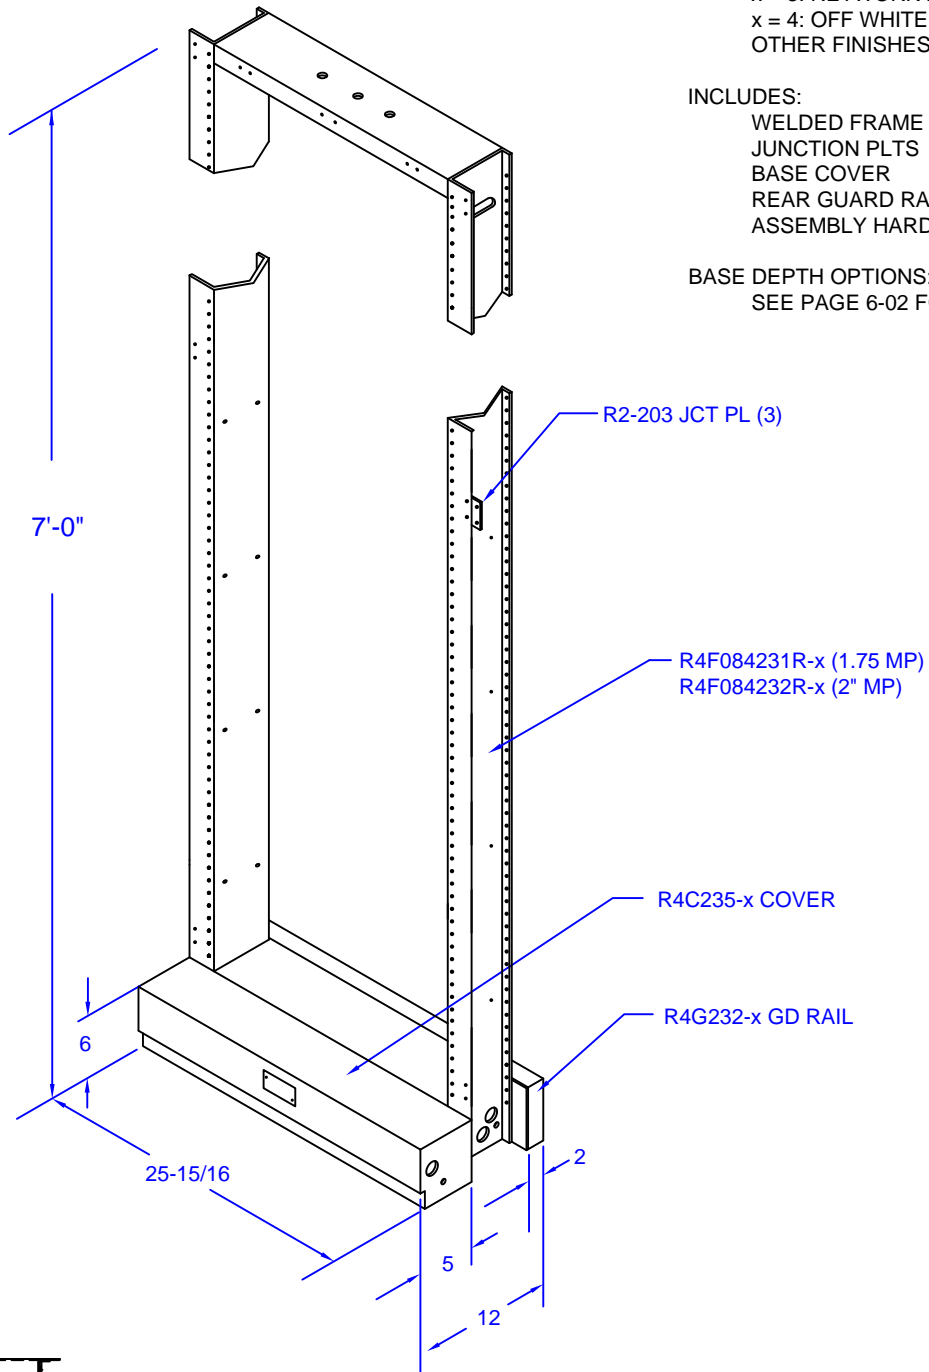

R4R SERIES BAYS - UEF
 (12 x 26 FOOTPRINT)
 CLOSED DUCT
 7' HIGH

MATERIAL: CARBON STEEL

FINISH OPTIONS:

- x = 1: MTP GRAY
- x = 3: NETWORK BLUE
- x = 4: OFF WHITE
- OTHER FINISHES AVAILABLE

INCLUDES:

- WELDED FRAME
- JUNCTION PLTS
- BASE COVER
- REAR GUARD RAIL
- ASSEMBLY HARDWARE

BASE DEPTH OPTIONS:

SEE PAGE 6-02 FOR CODES

FLOOR MOUNTING

(PER GR-63-CORE -FIG 2-1)

(FLOOR ANCHORS - NOT INCLUDED)

MTG PATTERN	PART #
1.75 x 23	R4R084231R-x
2.00 x 23	R4R084232R-x

(08/06/09)

Moreng Telecom Products
 973-237-2001
 www.morengtel.com