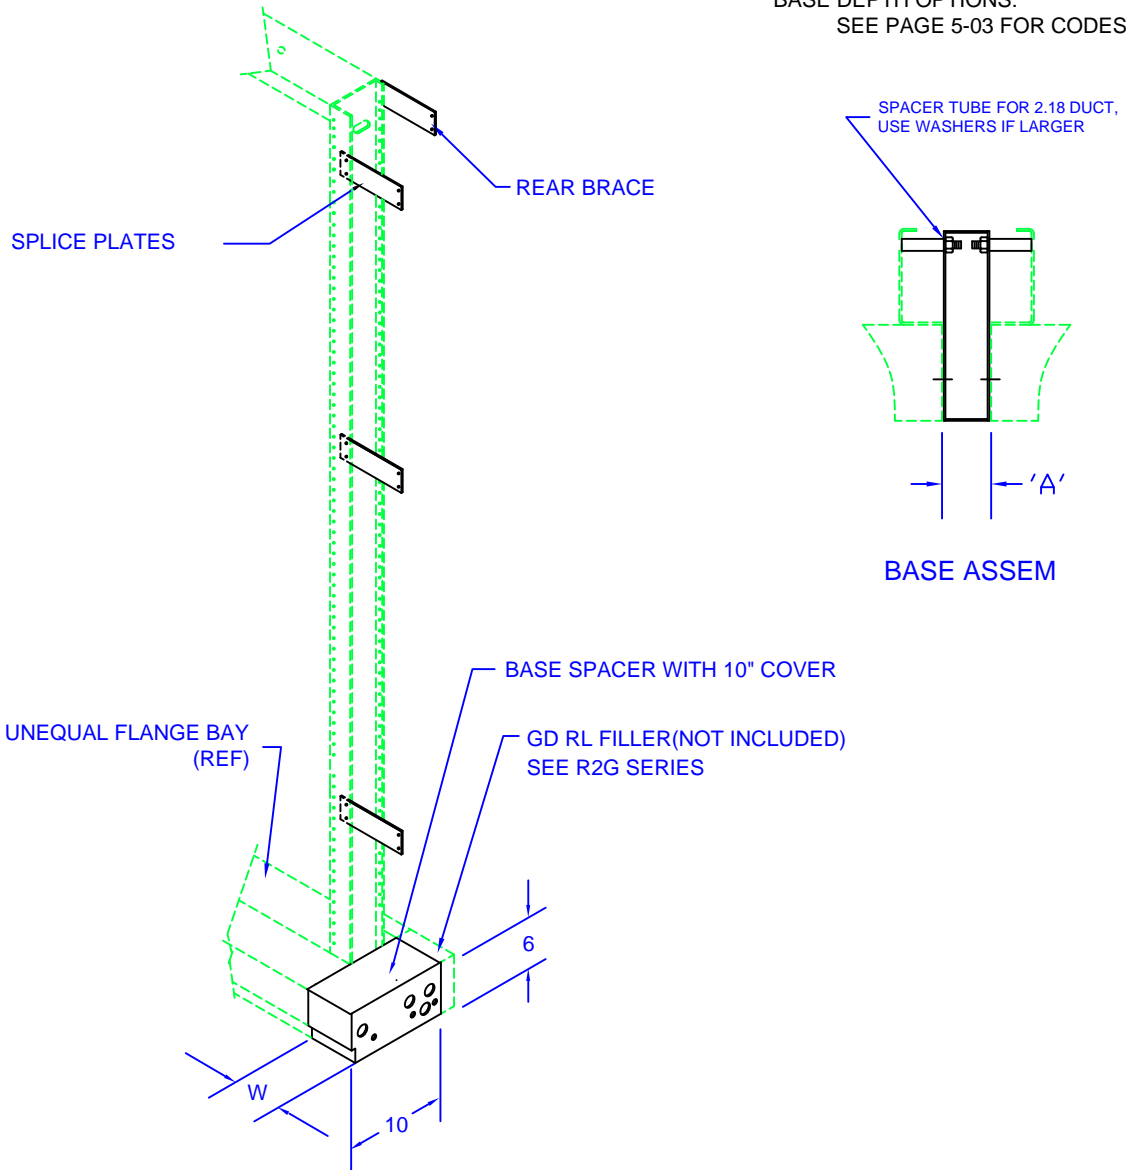

# NETWORK BAY SPACERS WITHOUT COVER PANELS (10" DEPTH: 5 - 5 - 0 CONFIG)

MATERIAL: CARBON STEEL

FINISH OPTIONS:

- x = 1: MTP GRAY
- x = 3: NETWORK BLUE
- x = 4: OFF WHITE
- OTHER FINISHES AVAILABLE

INCLUDES:

- JUNCTION PLTS
- REAR BRACES
- BASE FILLER
- ASSEMBLY HARDWARE

BASE DEPTH OPTIONS:

SEE PAGE 5-03 FOR CODES

HEIGHT	W	PART #
ALL	2.5	R2SP2-1
ALL	5.0	R2SP5-1

(08/06/09)

Moreng Telecom Products  
973-237-2001  
www.morengtel.com