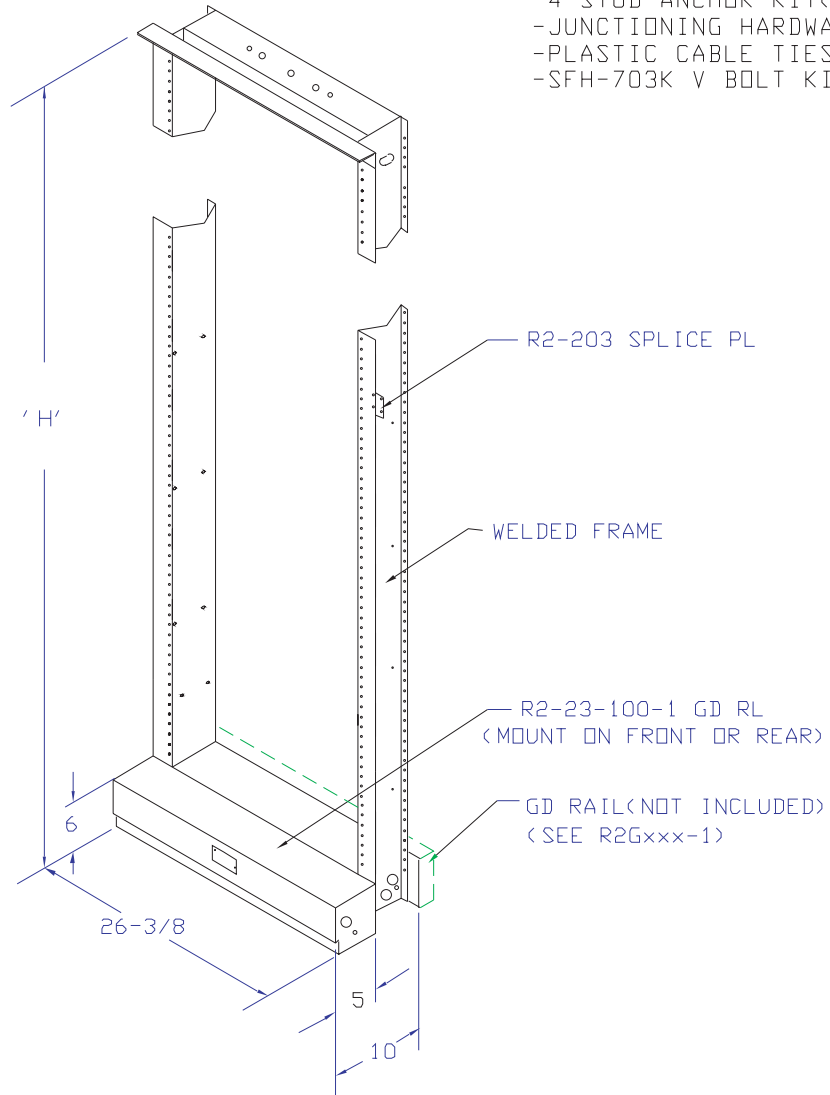

# R2R SERIES BAYS

FINISH: TELCO GRAY  
 MATERIAL: CARBON STEEL  
 INCLUDES:  
 -4 STUD ANCHOR KIT(3/8)  
 -JUNCTIONING HARDWARE  
 -PLASTIC CABLE TIES  
 -SFH-703K V BOLT KIT(2)

- 19" BAYS AVAILABLE

OPEN OR CLOSED DUCT  
 9' & 11'-6" x 23" BAY KITS

' H'	MTG PATTERN	PART NUMBER
9' -0"	1.75 x 23	R2R108231-1
9' -0"	2.00 x 23	R2R108232-1
11' -6"	1.75 x 23	R2R138231-1
11' -6"	2.00 x 23	R2R138232-1