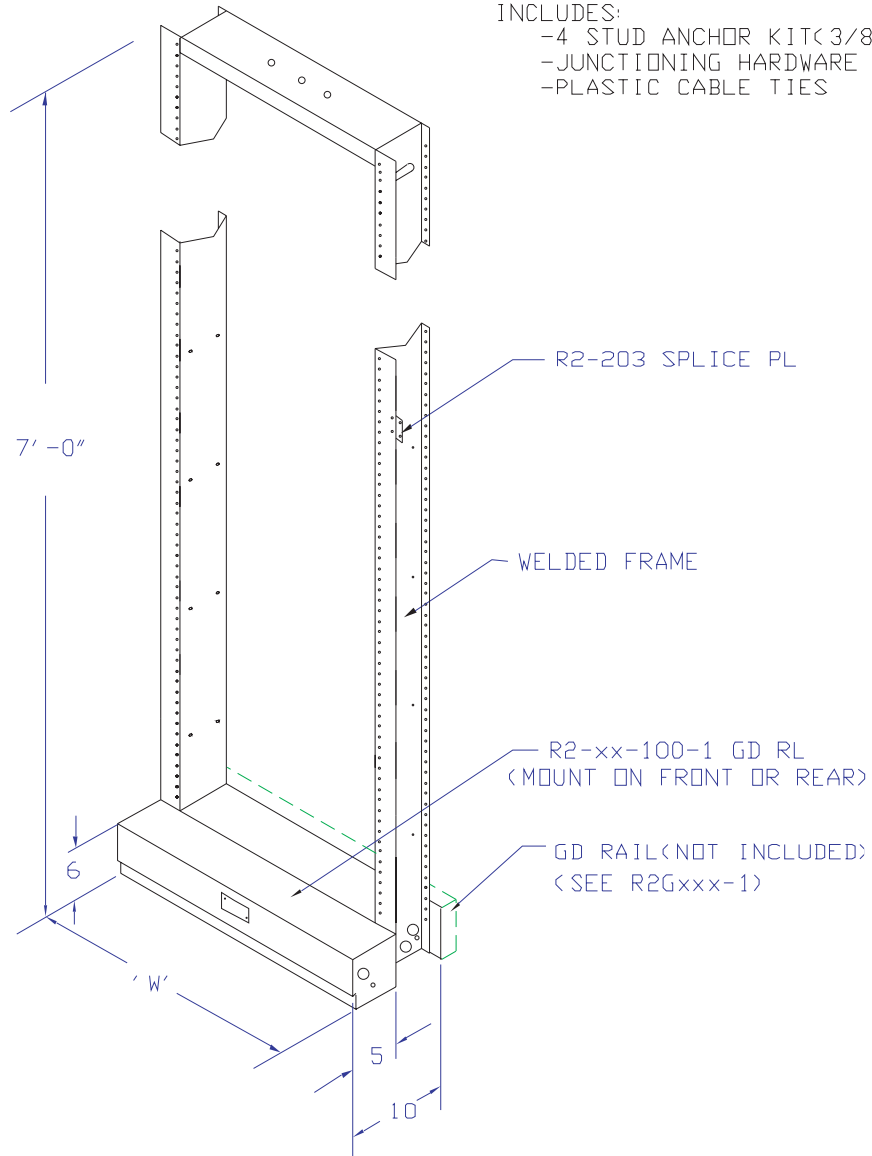

# R2R SERIES BAYS

FINISH: TELCO GRAY  
 MATERIAL: CARBON STEEL  
 INCLUDES:  
 -4 STUD ANCHOR KIT(3/8)  
 -JUNCTIONING HARDWARE  
 -PLASTIC CABLE TIES

OPEN OR CLOSED DUCT  
 7' x 19" & 23" BAY KITS

' W'	MTG PATTERN	PART NUMBER
22-3/8	1.75 x 19	R2R084191-1
22-3/8	2.00 x 19	R2R084192-1
26-3/8	1.75 x 23	R2R084231-1
26-3/8	2.00 x 23	R2R084232-1