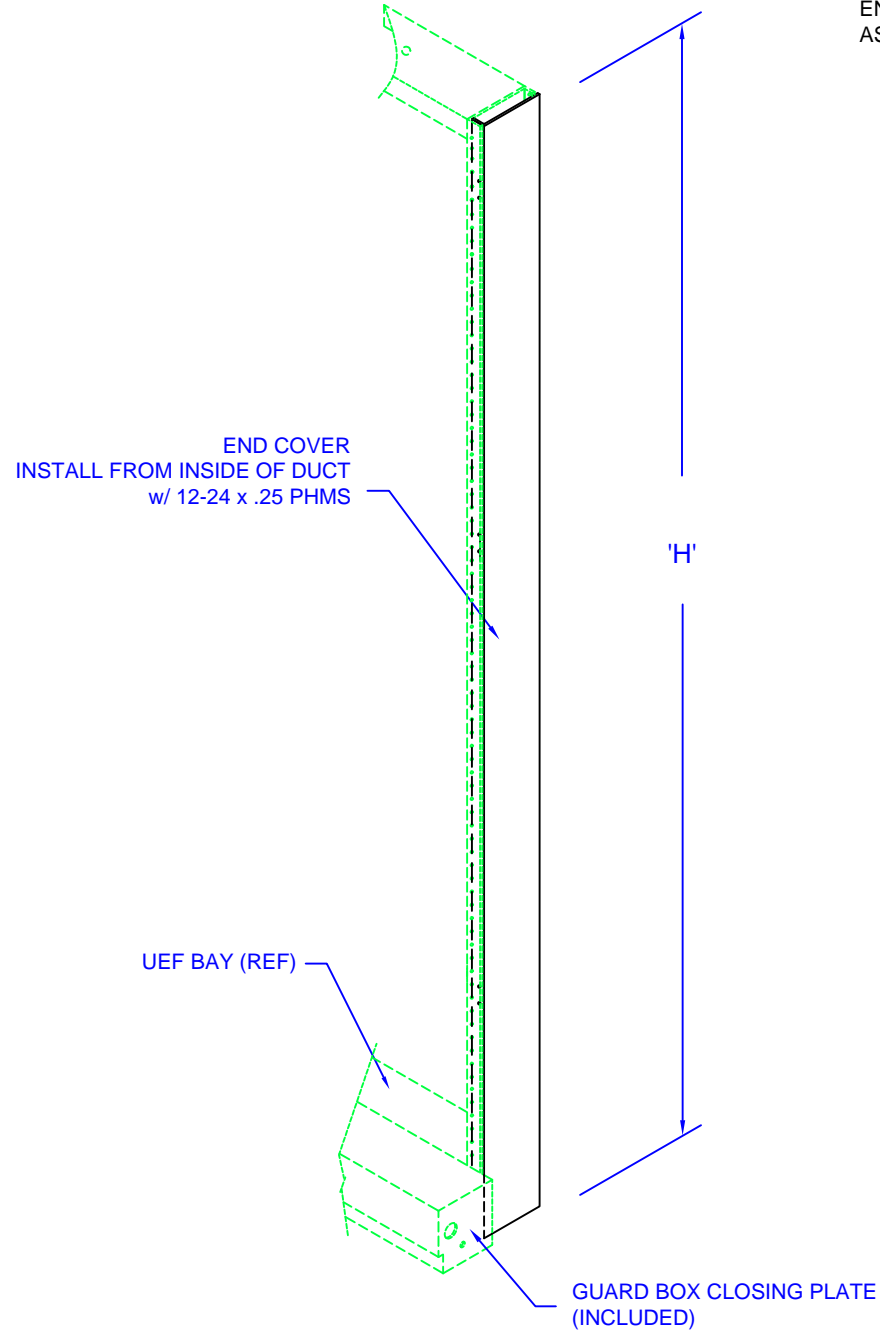

# UNEQUAL FLANGE BAY END COVERS

MATERIAL: CARBON STEEL

FINISH OPTIONS:

- x = 1: MTP GRAY
- x = 3: NETWORK BLUE
- x = 4: OFF WHITE
- OTHER FINISHES AVAILABLE

INCLUDES:

- END COVER
- ASSEMBLY HARDWARE

'H'	PART #
84	R2EC084-x
108	R2EC108-x
138	R2EC138-x