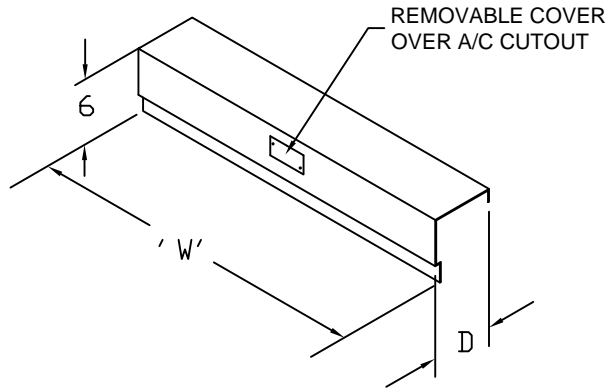

R2R BAYS GD RAIL COVERS

FINISH: TELCO GRAY
 MATERIAL: CARBON STEEL
 INCLUDES:
 -ALL MOUNTING HARDWARE

'W'	'D'	PART #
22.38	5"	R2C195-1
22.38	6"	R2C196-1
26.38	5"	R2C235-1
26.38	6"	R2C236-1

R2R BAYS GD RAIL SPACER COVERS

FINISH: TELCO GRAY
 MATERIAL: CARBON STEEL
 INCLUDES:
 -ALL MOUNTING HARDWARE

'W'	'D'	PART #
2.38	10"	R2C025-1
2.38	11"	R2C026-1
USE 2 R2C025-1		R2C055-1
USE 2 R2C026-1		R2C056-1