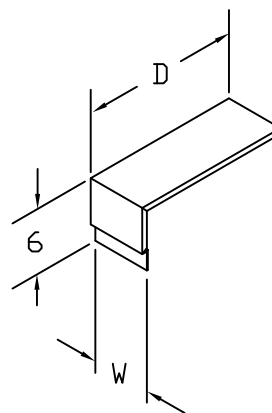

R2R BAYS GD RAIL COVERS

FINISH: TELCO GRAY
 MATERIAL: CARBON STEEL
 INCLUDES:
 -ALL MOUNTING HARDWARE

'W'	'D'	PART #
22.38	5"	R2C195-1
22.38	6"	R2C196-1
26.38	5"	R2C235-1
26.38	6"	R2C236-1

R2R BAYS GD RAIL SPACER COVERS

FINISH: TELCO GRAY
 MATERIAL: CARBON STEEL
 INCLUDES:
 -ALL MOUNTING HARDWARE

'W'	'D'	PART #
2.38	10"	R2C025-1
2.38	11"	R2C026-1
USE 2 R2C025-1		R2C055-1
USE 2 R2C026-1		R2C056-1