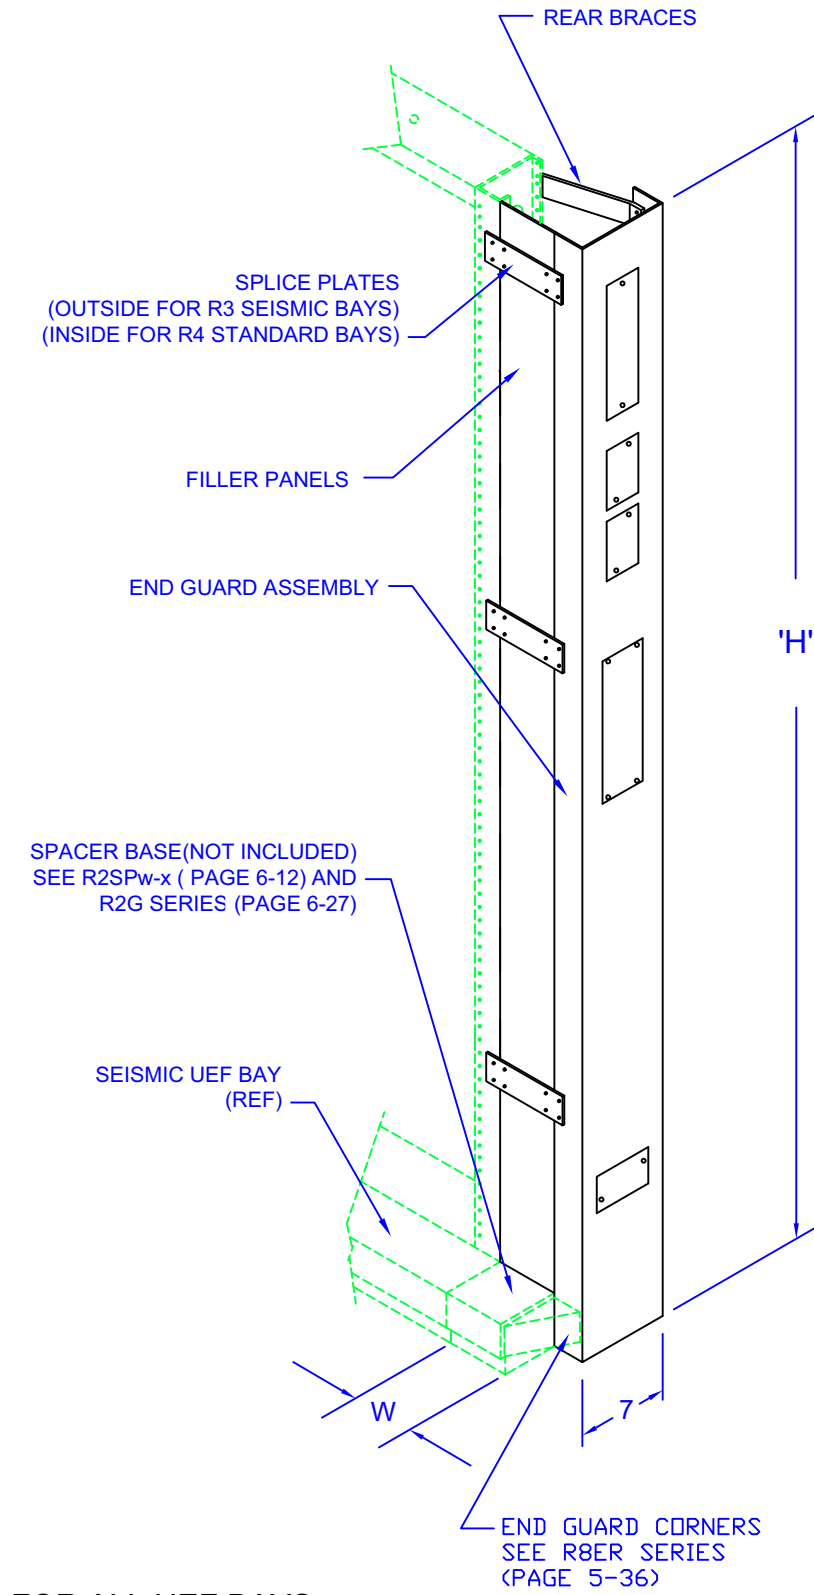

# UNEQUAL FLANGE UNIVERSAL END GUARD & SPACER KITS

MATERIAL: CARBON STEEL

FINISH OPTIONS:

- x = 1: MTP GRAY
- x = 3: NETWORK BLUE
- x = 4: OFF WHITE
- OTHER FINISHES AVAILABLE

INCLUDES:

- END GUARD ASSEMBLY
- FILLER PANEL
- JUNCTION PLTS / BRACES
- ASSEMBLY HARDWARE

FOR ALL UEF BAYS

'H'	W	PART #
84	2.5	R3ES0842-x
84	5.0	R3ES0845-x
84	10.0	R3ES08410-x
108	2.5	R3ES1082-x
108	5.0	R3ES1085-x
108	10.0	R3ES10810-x
138	2.5	R3ES1382-x
138	5.0	R3ES1385-x
138	10.0	R3ES13810-x