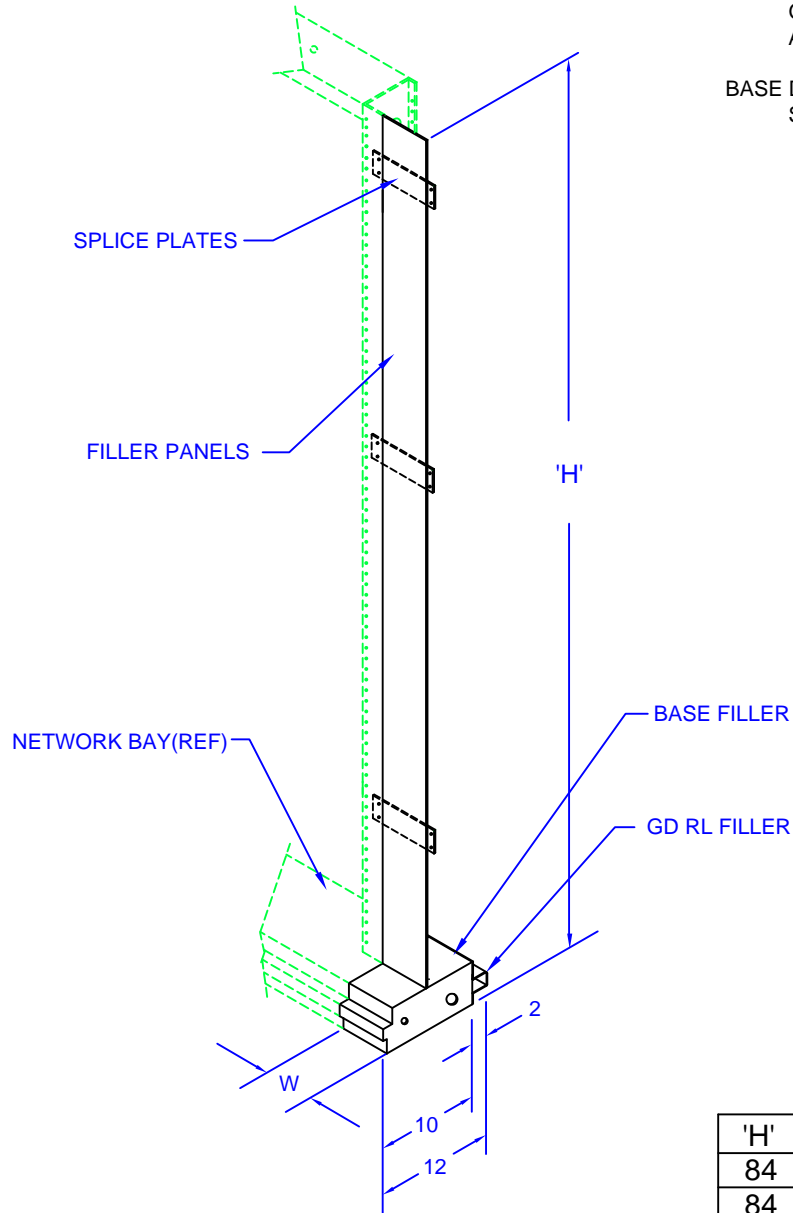

# NETWORK BAY SPACERS (12" DEPTH: 5 - 5 - 2 CONFIG)

MATERIAL: CARBON STEEL

FINISH OPTIONS:

- x = 1: MTP GRAY
- x = 3: NETWORK BLUE
- x = 4: OFF WHITE
- OTHER FINISHES AVAILABLE

INCLUDES:

- FILLER PANEL
- JUNCTION PLTS
- BASE FILLER
- GUARD RAIL FILLER
- ASSEMBLY HARDWARE

BASE DEPTH OPTIONS:

SEE PAGE 5-03 FOR CODES

'H'	W	PART #
84	2.5	R8SP0842R-x
84	5.0	R8SP0845R-x
84	10.0	R8SP08410R-x
108	2.5	R8SP1082R-x
108	5.0	R8SP1085R-x
108	10.0	R8SP10810R-x
138	2.5	R8SP1382R-x
138	5.0	R8SP1385R-x
138	10.0	R8SP13810R-x