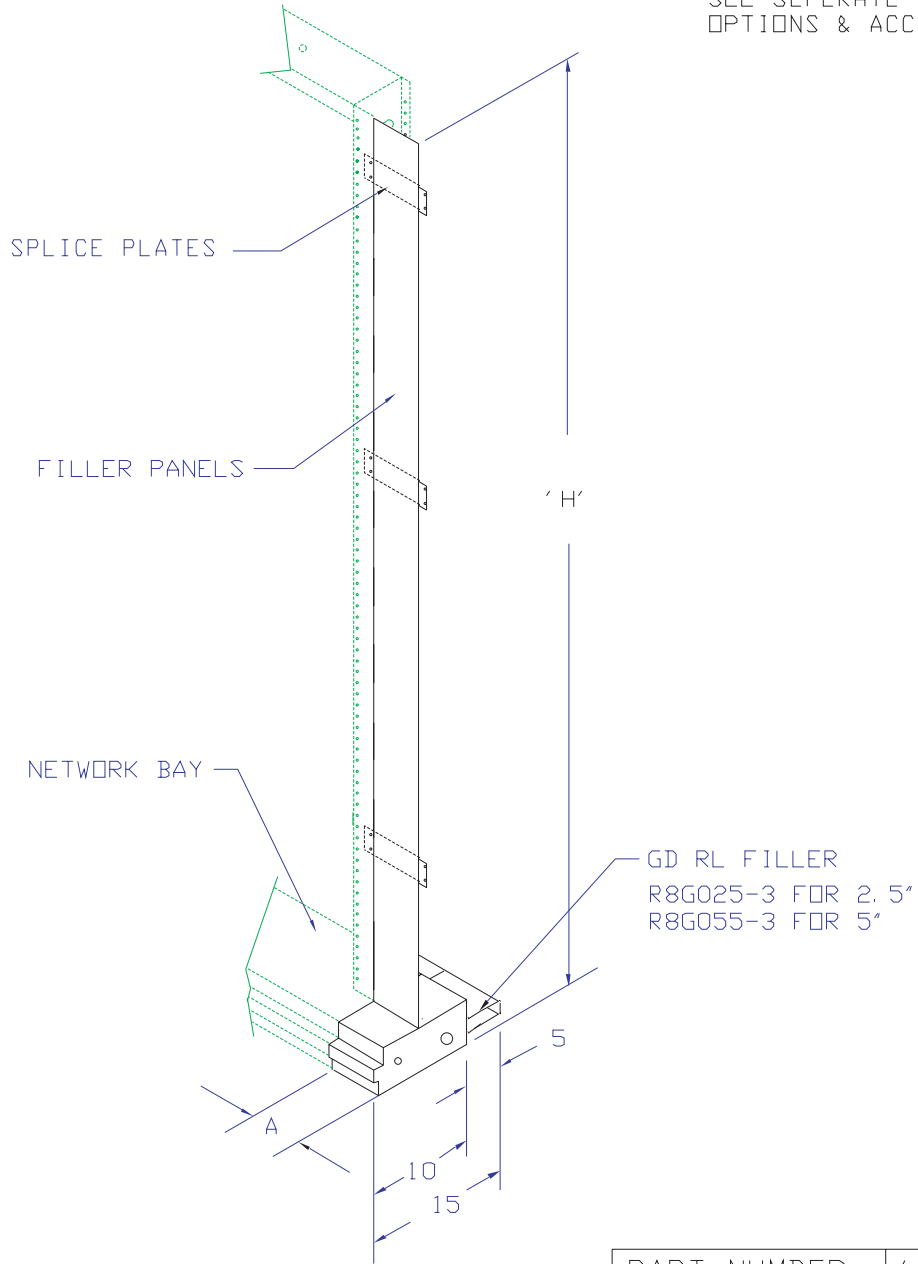

NETWORK BAY SPACERS

FINISH: NETWORK BLUE
 MATERIAL: CARBON STEEL
 OPTIONS:
 -SEE SEPERATE PAGE FOR
 OPTIONS & ACCESSORIES

GD RL FILLER
 R8G025-3 FOR 2.5'
 R8G055-3 FOR 5'

FOR NETWORK BAYS WITH
 5 - 5 - 5 CONFIGURATION

PART NUMBER	'H'	'A'
R8SP0842N-3	84	2.5
R8SP0845N-3	84	5.0