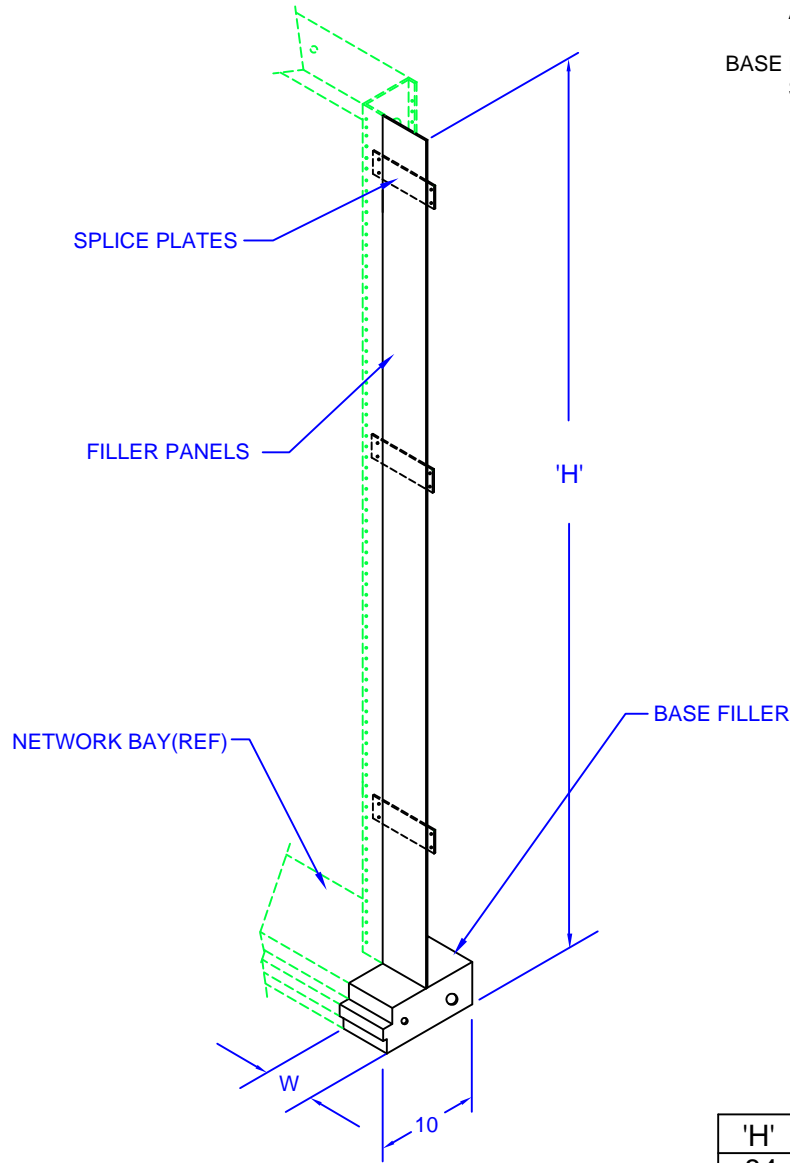

# NETWORK BAY SPACERS (10" DEPTH: 5 - 5 - 0 CONFIG)

MATERIAL: CARBON STEEL

FINISH OPTIONS:

- x = 1: MTP GRAY
- x = 3: NETWORK BLUE
- x = 4: OFF WHITE
- OTHER FINISHES AVAILABLE

INCLUDES:

- FILLER PANEL
- JUNCTION PLTS
- BASE FILLER
- ASSEMBLY HARDWARE

BASE DEPTH OPTIONS:

SEE PAGE 5-03 FOR CODES

'H'	W	PART #
84	2.5	R8SP0842A-x
84	5.0	R8SP0845A-x
84	10.0	R8SP08410A-x
108	2.5	R8SP1082A-x
108	5.0	R8SP1085A-x
108	10.0	R8SP10810A-x
138	2.5	R8SP1382A-x
138	5.0	R8SP1385A-x
138	10.0	R8SP13810A-x