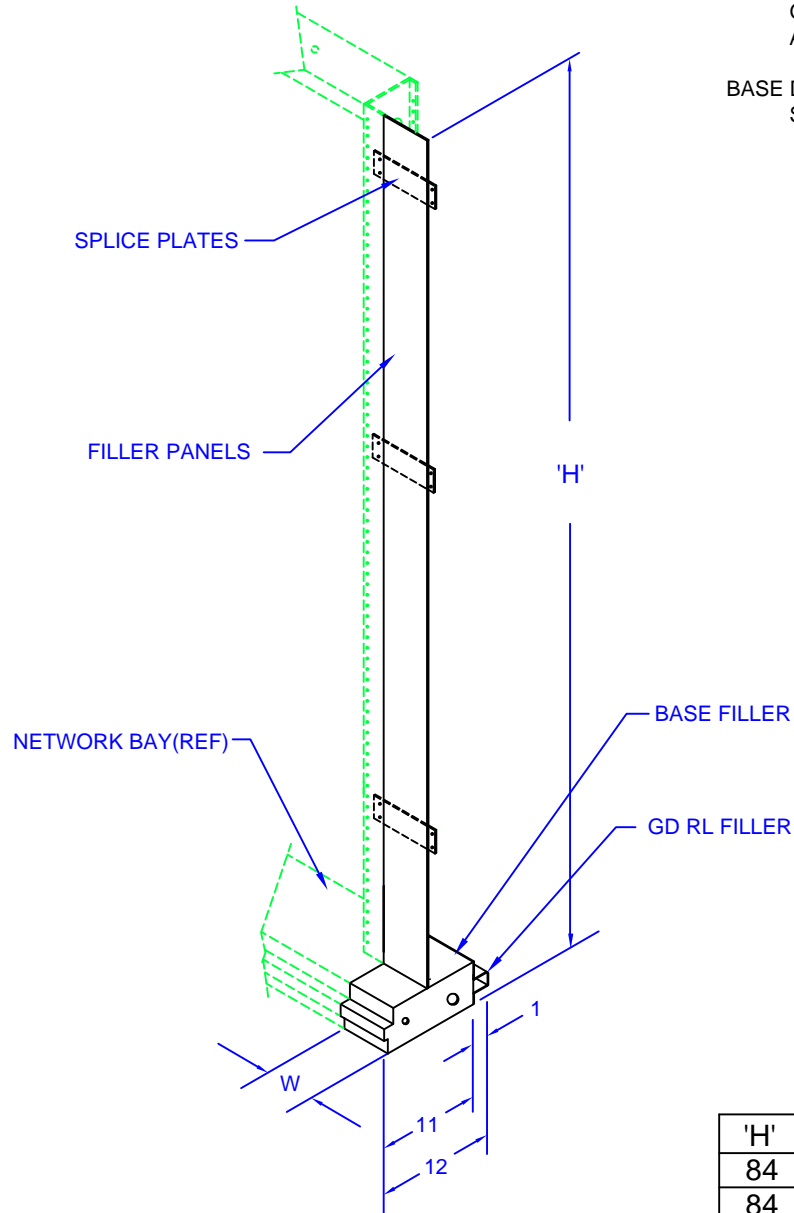

NETWORK BAY SPACERS (12" DEPTH: 6 - 5 - 1 CONFIG)

MATERIAL: CARBON STEEL

FINISH OPTIONS:

- x = 1: MTP GRAY
- x = 3: NETWORK BLUE
- x = 4: OFF WHITE
- OTHER FINISHES AVAILABLE

INCLUDES:

- FILLER PANEL
- JUNCTION PLTS
- BASE FILLER
- GUARD RAIL FILLER
- ASSEMBLY HARDWARE

BASE DEPTH OPTIONS:

SEE PAGE 5-03 FOR CODES

'H'	W	PART #
84	2.5	R8SP0842-x
84	5.0	R8SP0845-x
84	10.0	R8SP08410-x
108	2.5	R8SP1082-x
108	5.0	R8SP1085-x
108	10.0	R8SP10810-x
138	2.5	R8SP1382-x
138	5.0	R8SP1385-x
138	10.0	R8SP13810-x