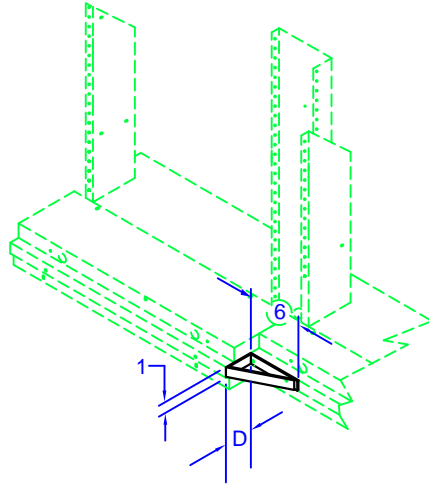

**NETWORK BAYS  
GUARD RAIL TRANSITION KITS  
BETWEEN BAYS OF DIFFERENT DEPTHS  
(FRONT OR BACK OF BAY)**

MATERIAL: CARBON STEEL

FINISH OPTIONS:

- x = 1: MTP GRAY
- x = 3: NETWORK BLUE
- x = 4: OFF WHITE
- OTHER FINISHES AVAILABLE

INCLUDES:

- TRANSITION BRACKET
- ASSEMBLY HARDWARE

D	PART #
3"	R8GA3-x
5"	R8GA5-x
6"	R8GA6-x
8"	R8GA8-x
10"	R8GA10-x
aa	R8GAaa-x