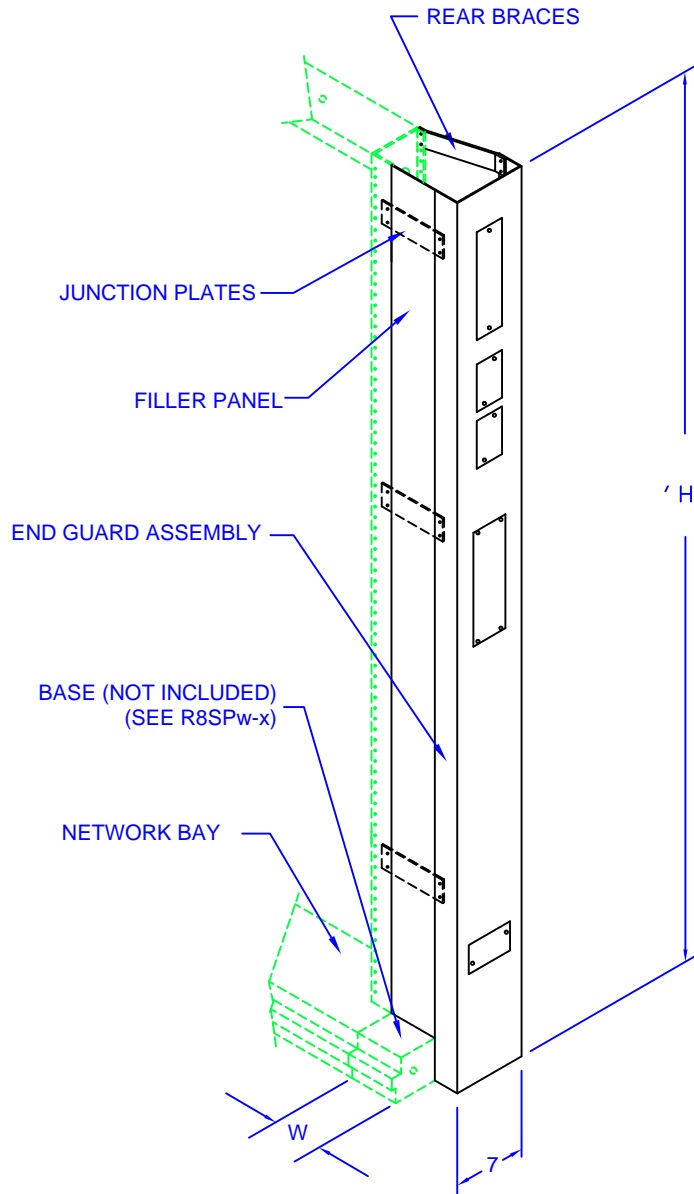

NETWORK BAY END GUARDS (WITH SPACER - LESS BASE)

MATERIAL: CARBON STEEL

FINISH OPTIONS:

- x = 1: MTP GRAY
- x = 3: NETWORK BLUE
- x = 4: OFF WHITE
- OTHER FINISHES AVAILABLE

INCLUDES:

- FILLER PANEL
- JUNCTION PLTS
- REAR BRACES
- END GUARD ASSEMBLY
- ASSEMBLY HARDWARE

BASE DEPTH OPTIONS:

SEE PAGE 5-03 FOR CODES

'H'	W	PART #
84	2.5	R8ES0842-x
84	5.0	R8ES0845-x
84	10.0	R8ES08410-x
108	2.5	R8ES1082-x
108	5.0	R8ES1085-x
108	10.0	R8ES10810-x
138	2.5	R8ES1382-x
138	5.0	R8ES1385-x
138	10.0	R8ES13810-x