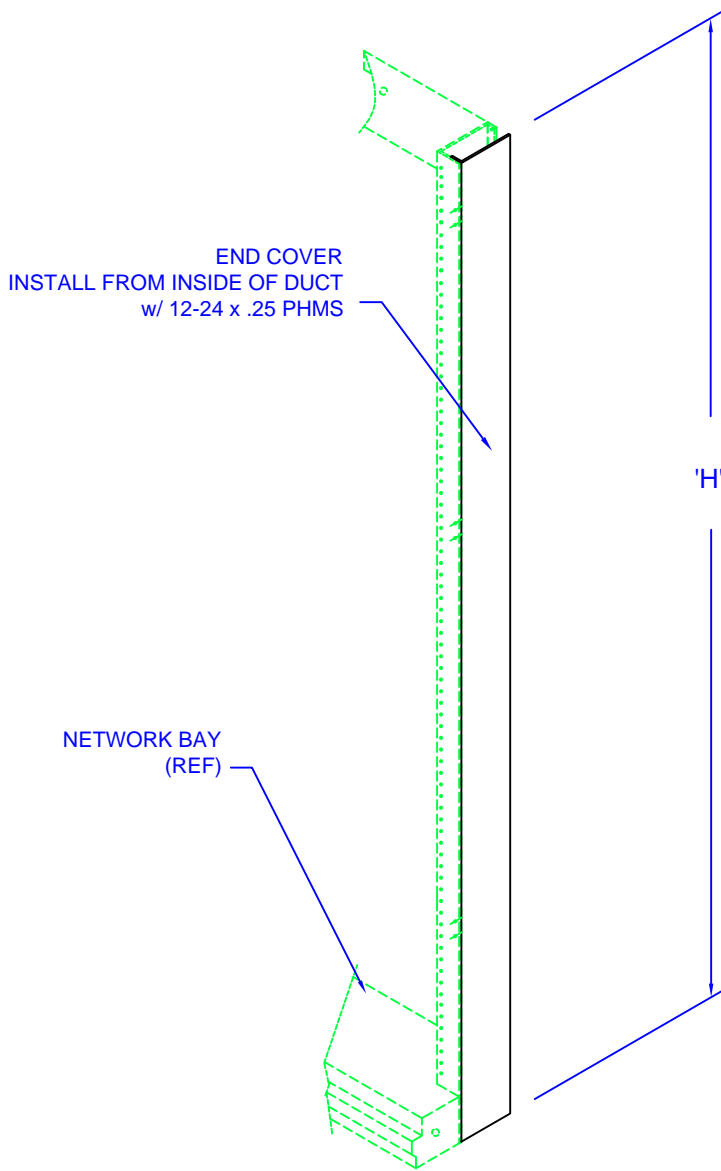

NETWORK BAY END COVERS

MATERIAL: CARBON STEEL

FINISH OPTIONS:

- x = 1: MTP GRAY
- x = 3: NETWORK BLUE
- x = 4: OFF WHITE
- OTHER FINISHES AVAILABLE

INCLUDES:

- END COVER
- ASSEMBLY HARDWARE

'H'	PART #
84	R8EC084-x
108	R8EC108-x
138	R8EC138-x