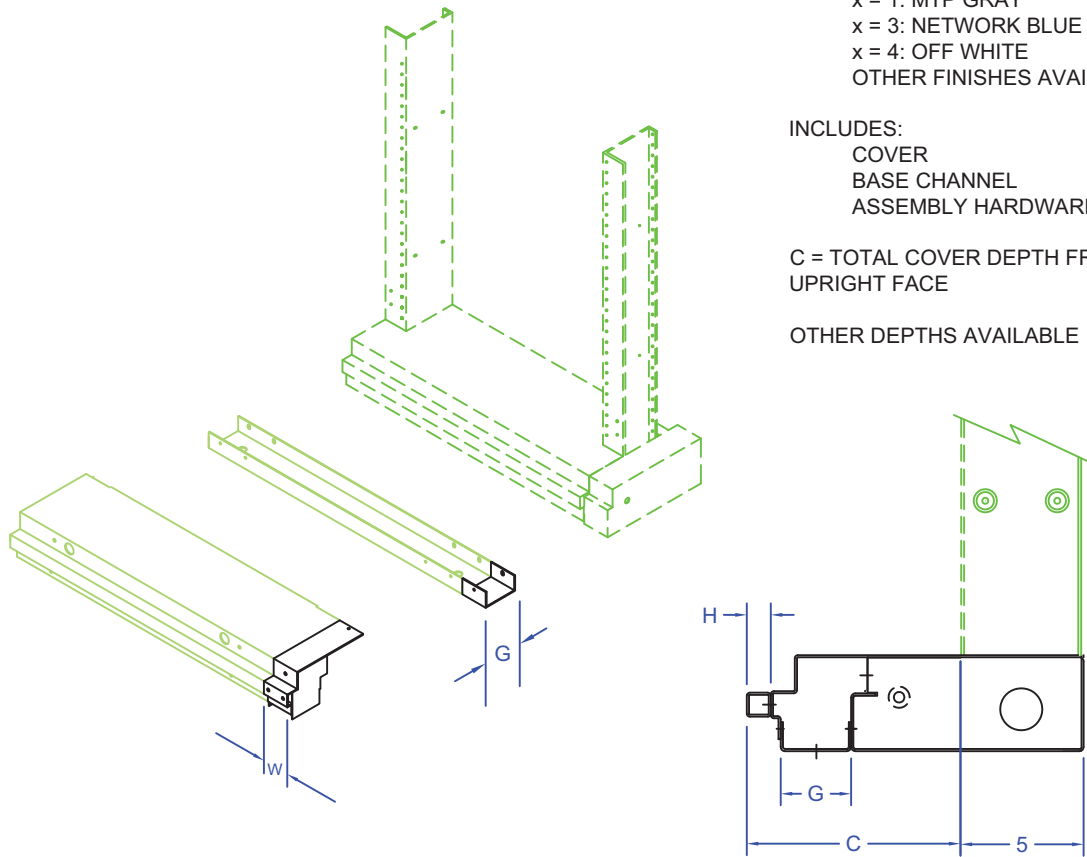

NETWORK BAY SPACERS GUARD BOX EXTENSIONS

MATERIAL: CARBON STEEL

FINISH OPTIONS:

- x = 1: MTP GRAY
- x = 3: NETWORK BLUE
- x = 4: OFF WHITE
- OTHER FINISHES AVAILABLE

INCLUDES:

- COVER
- BASE CHANNEL
- ASSEMBLY HARDWARE

C = TOTAL COVER DEPTH FROM UPRIGHT FACE

OTHER DEPTHS AVAILABLE

DIMENSIONS			SPACER GUARD BOX EXTENSIONS		
C	G	H	W = 2.5	W = 5	W = 10
8	3	0	R8CE0208-xK	R8CE0508-xK	R8CE1008-xK
9	3	1	R8CE0209-xK	R8CE0509-xK	R8CE1009-xK
10	3	2	R8CE0210-xK	R8CE0510-xK	R8CE1010-xK
11	3	3	R8CE0211-xK	R8CE0511-xK	R8CE1011-xK
13	8	0	R8CE0213-xK	R8CE0513-xK	R8CE1013-xK