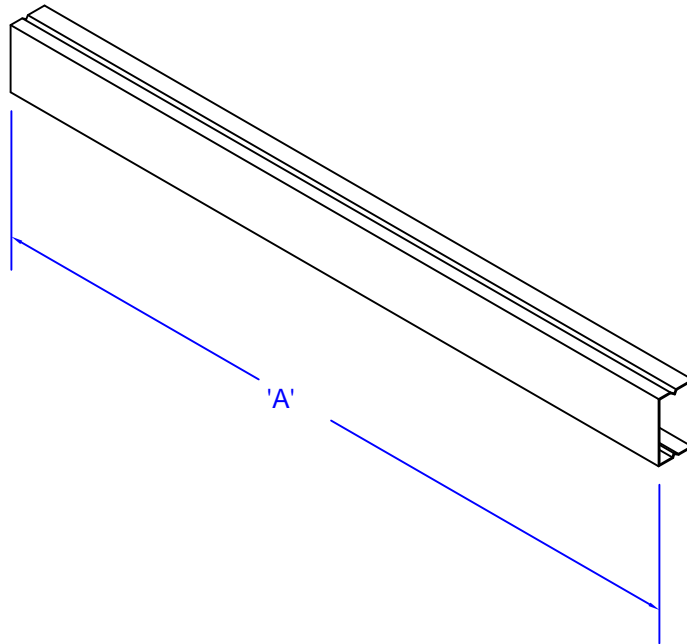

**NETWORK BAYS  
BLANK POWER STRIPS**

**MATERIAL: STEEL**

**INCLUDES:**  
-COUPLINGS & END CAPS  
-MOUNTING SCREWS

**FINISH OPTIONS:**  
x = 1 : MTP GRAY  
x = 3 : NETWORK BLUE  
x = 4 : OFF WHITE

'A'	PART #
25.94	R8AB20-x
21.94	R8AB19-x
9.94	R8AB10-x
4.94	R8AB05-x
2.44	R8AB02-x

**NETWORK BAYS  
POWER STRIPS**

**MATERIAL: STEEL**

**INCLUDES:**  
-PRE-WIRED DUAL RECEPTACLE  
-COUPLINGS & END CAPS  
-MOUNTING SCREWS

**FINISH OPTIONS:**  
x = 1 : MTP GRAY  
x = 3 : NETWORK BLUE  
x = 4 : OFF WHITE