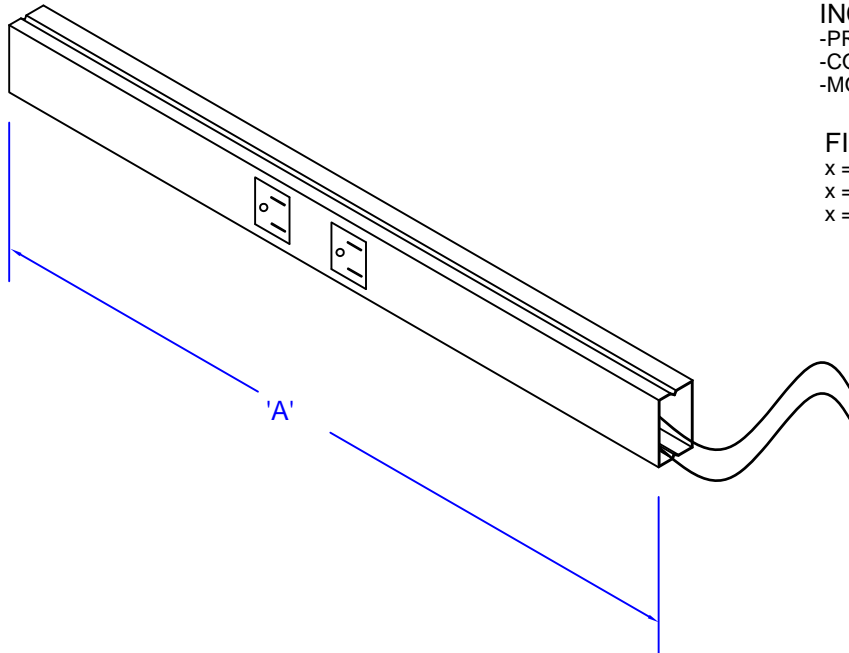

**NETWORK BAYS  
BLANK POWER STRIPS**

**MATERIAL: STEEL**

**INCLUDES:**  
-COUPLINGS & END CAPS  
-MOUNTING SCREWS

**FINISH OPTIONS:**  
x = 1 : MTP GRAY  
x = 3 : NETWORK BLUE  
x = 4 : OFF WHITE

'A'	PART #
25.94	R8AB20-x
21.94	R8AB19-x
9.94	R8AB10-x
4.94	R8AB05-x
2.44	R8AB02-x

**NETWORK BAYS  
POWER STRIPS**

**MATERIAL: STEEL**

**INCLUDES:**  
-PRE-WIRED DUAL RECEPTACLE  
-COUPLINGS & END CAPS  
-MOUNTING SCREWS

**FINISH OPTIONS:**  
x = 1 : MTP GRAY  
x = 3 : NETWORK BLUE  
x = 4 : OFF WHITE