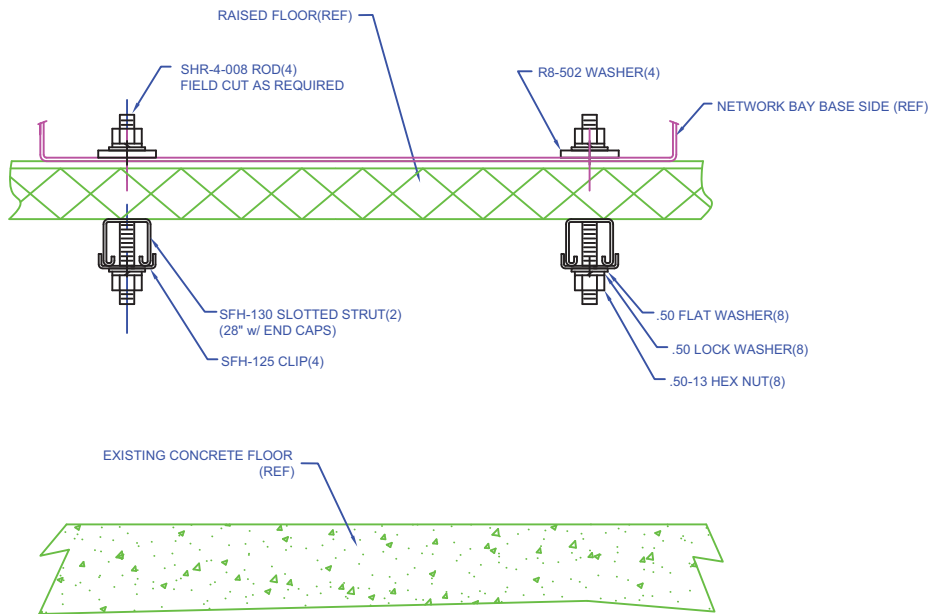

**RAISED FLOOR NETWORK BAY ANCHOR KIT
INTEGRATED GROUND
(4 ANCHORS,w/ HARDWARE)**

SIDE VIEW OF BAY

R8M-FR-101

**RAISED FLOOR NETWORK BAY ANCHOR KIT
INTEGRATED GROUND
(2 STRUT CHANNELS w/ HARDWARE)**

FRONT VIEW OF BAY

R8M-FR-102