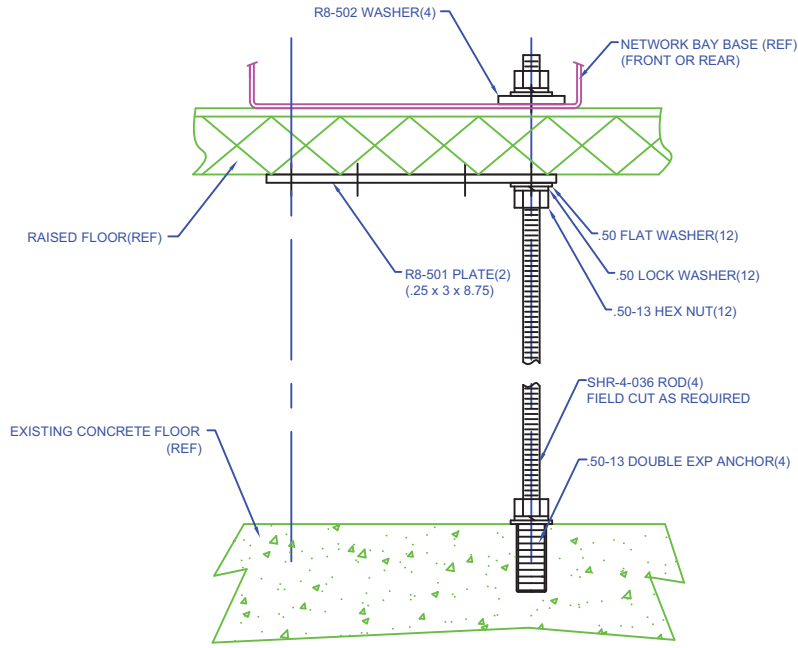

**RAISED FLOOR NETWORK BAY ANCHOR KIT
INTEGRATED GROUND
(4 ANCHORS,w/ HARDWARE)**

SIDE VIEW OF BAY

R8M-FR-101

**RAISED FLOOR NETWORK BAY ANCHOR KIT
INTEGRATED GROUND
(2 STRUT CHANNELS w/ HARDWARE)**

FRONT VIEW OF BAY

R8M-FR-102