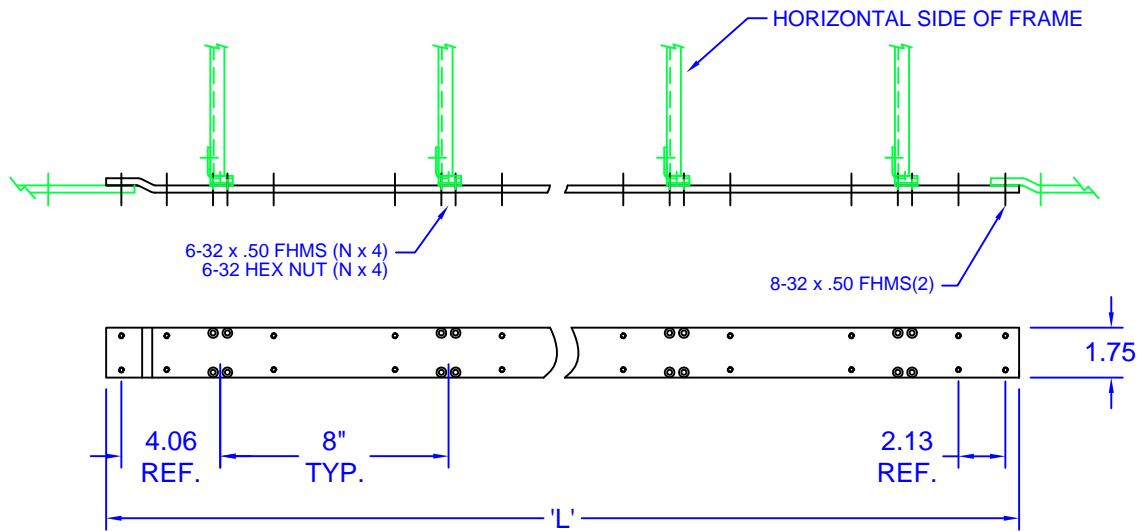

MATERIAL: CARBON STEEL

FINISH: TELEPHONE GRAY

HORIZONTAL MTG BAR KIT FOR 89 TYPE BLOCKS ON HORIZONTAL SIDE OF FRAME (ESS CDFs) WITH TERMINAL LUGS MOUNTED ON 8" CTRS

'N'	'L'	PART #
3	25"	DTS6-803K
5	41"	DTS6-805K
6	49"	DTS6-806K
xx		DTS6-8xxK

MATERIAL: CARBON STEEL

FINISH: TELEPHONE GRAY

HORIZONTAL MTG BAR KIT FOR 89 TYPE BLOCKS ON HORIZONTAL SIDE OF FRAME WITH TERMINAL LUGS MOUNTED ON 8" CTRS

'N'	'L'	PART #
3	25"	DTS7-803K
5	41"	DTS7-805K
10	81"	DTS7-810K
xx		DTS7-8xxK