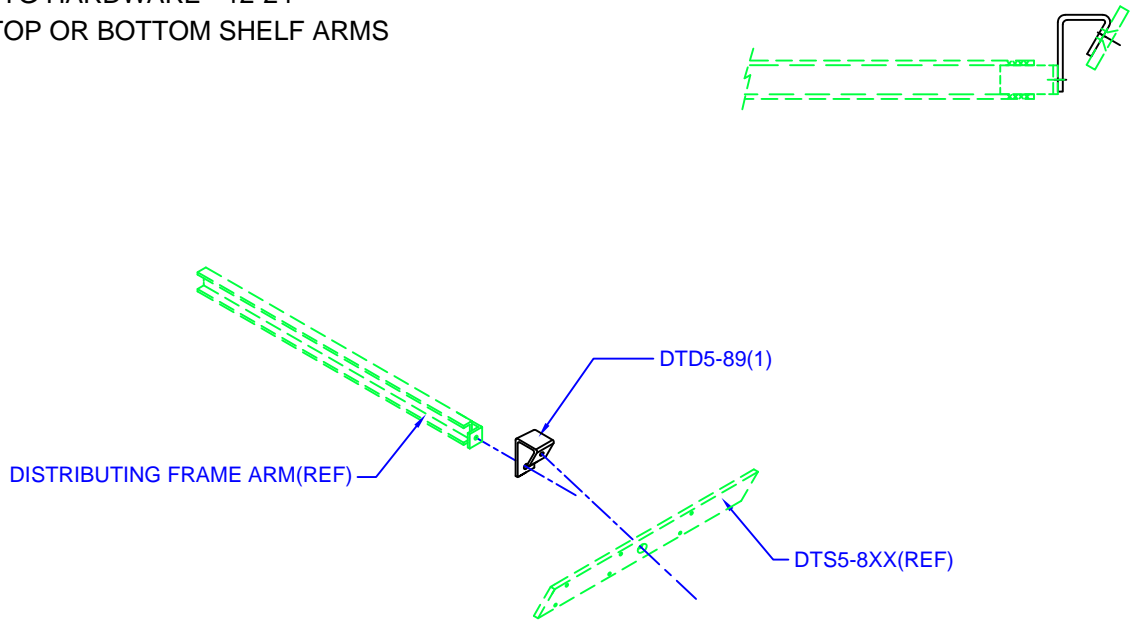

- FINISH: MTP GRAY
- ALL MTG HARDWARE - 12-24
- FOR TOP OR BOTTOM SHELF ARMS

TERMINAL BLOCK
MTG. BAR TILTING KIT

DTD5-89K