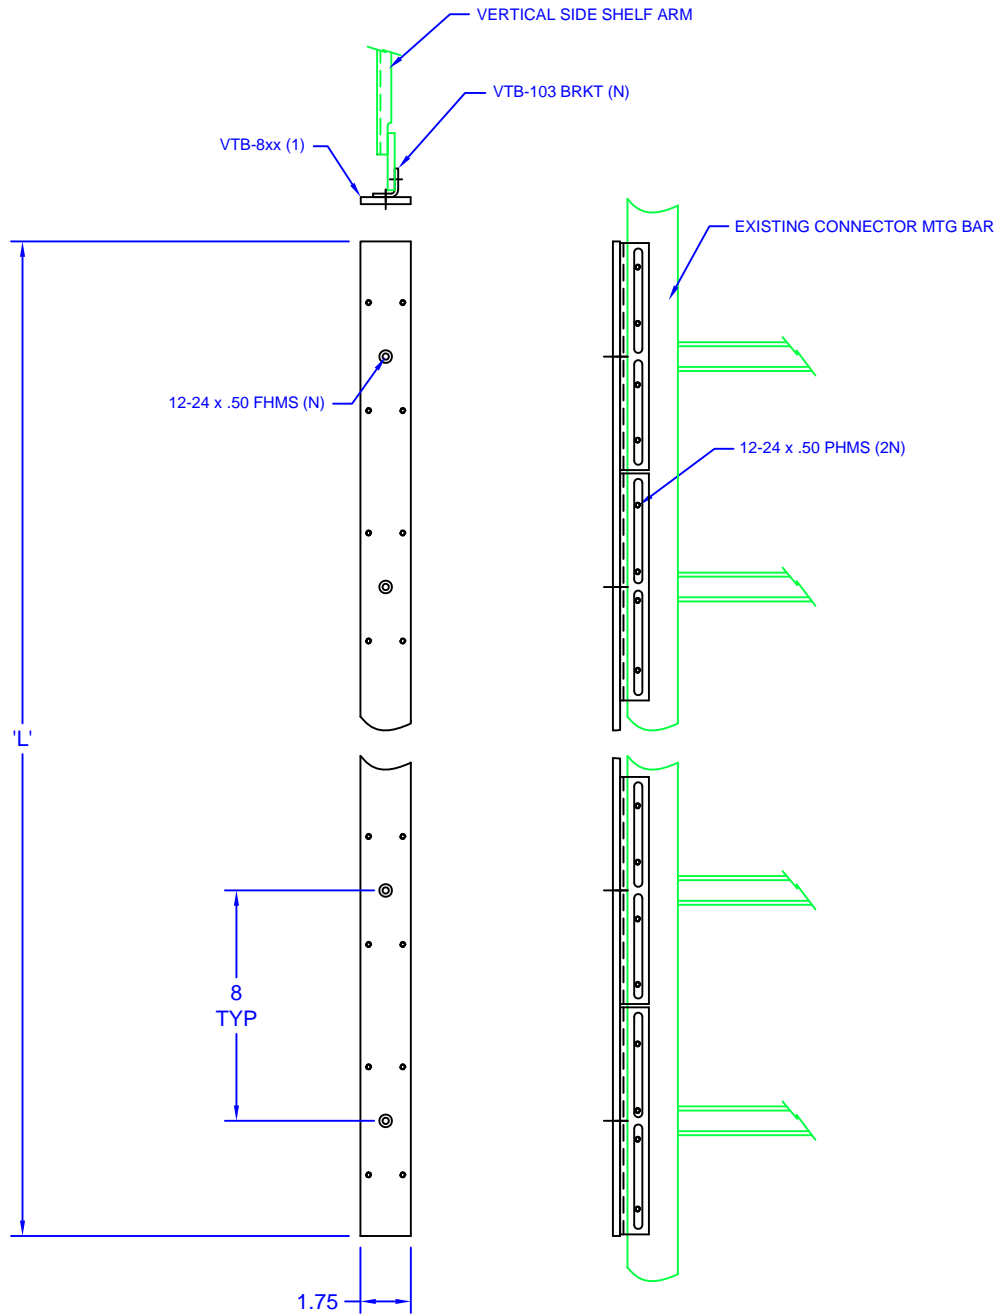

MDF VERITCAL MTG BAR KITS FOR 89 BLOCKS (UNIVERSAL MOUNTING)

MATERIAL: CARBON STEEL
 FINISH: TELEPHONE GRAY
 N = NUMBER OF BLOCKS

VERTICAL MTG BAR KIT FOR 89 TYPE BLOCKS
 ON VERTICAL SIDE OF FRAME WITH WELDED
 VERT BAR DRILLED ON OTHER THAN 8" CTRS
 (FOR EXISTING BARS w/ 8" CTRS SEE VTB-8xxK)

'N'	'L'	PART #
4	32"	VTB-904K
6	48"	VTB-906K
8	64"	VTB-908K
10	80"	VTB-910K
		VTB-9xxK