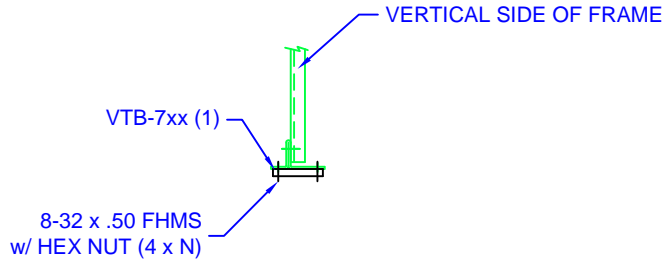

MATERIAL: CARBON STEEL

FINISH: TELEPHONE GRAY

VERTICAL MTG BAR KIT FOR 89 TYPE BLOCKS
ON VERTICAL SIDE OF FRAME WITH
TERMINAL LUGS MOUNTED ON 8" CTRS

'N'	'L'	PART #
3	24"	VTB-703K
5	40"	VTB-705K
10	80"	VTB-710K
xx		VTB-7xxK

MATERIAL: CARBON STEEL

FINISH: TELEPHONE GRAY

VERTICAL MTG BAR KIT FOR 89 TYPE BLOCKS
ON VERTICAL SIDE OF FRAME WITH
WELDED VERT BAR DRILLED ON 8" CTRS
(FOR 18.75 CTRS ON FRAME - USE VTB-9xxK)

'N'	'L'	PART #
3	24"	VTB-803K
5	40"	VTB-805K
10	80"	VTB-810K
xx		VTB-8xxK