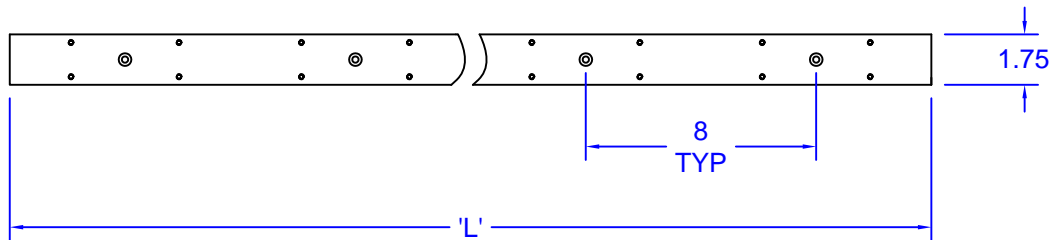

MATERIAL: CARBON STEEL

FINISH: TELEPHONE GRAY

VERTICAL MTG BAR KIT FOR 89 TYPE BLOCKS
ON VERTICAL SIDE OF FRAME WITH
TERMINAL LUGS MOUNTED ON 8" CTRS

'N'	'L'	PART #
3	24"	VTB-703K
5	40"	VTB-705K
10	80"	VTB-710K
xx		VTB-7xxK

MATERIAL: CARBON STEEL

FINISH: TELEPHONE GRAY

VERTICAL MTG BAR KIT FOR 89 TYPE BLOCKS
ON VERTICAL SIDE OF FRAME WITH
WELDED VERT BAR DRILLED ON 8" CTRS
(FOR 18.75 CTRS ON FRAME - USE VTB-9xxK)

'N'	'L'	PART #
3	24"	VTB-803K
5	40"	VTB-805K
10	80"	VTB-810K
xx		VTB-8xxK