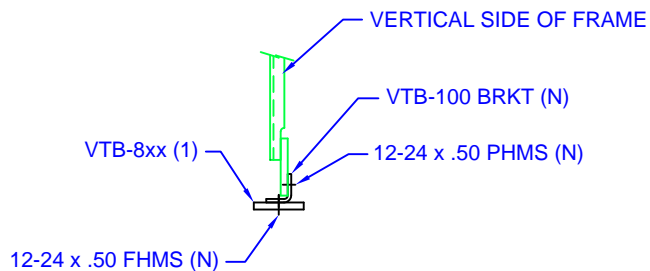

MATERIAL: CARBON STEEL

FINISH: TELEPHONE GRAY

VERTICAL MTG BAR KIT FOR 89 TYPE BLOCKS
ON VERTICAL SIDE OF FRAME WITH
TERMINAL LUGS MOUNTED ON 8" CTRS

'N'	'L'	PART #
3	24"	VTB-703K
5	40"	VTB-705K
10	80"	VTB-710K
xx		VTB-7xxK

MATERIAL: CARBON STEEL

FINISH: TELEPHONE GRAY

VERTICAL MTG BAR KIT FOR 89 TYPE BLOCKS
ON VERTICAL SIDE OF FRAME WITH
WELDED VERT BAR DRILLED ON 8" CTRS
(FOR 18.75 CTRS ON FRAME - USE VTB-9xxK)

'N'	'L'	PART #
3	24"	VTB-803K
5	40"	VTB-805K
10	80"	VTB-810K
xx		VTB-8xxK