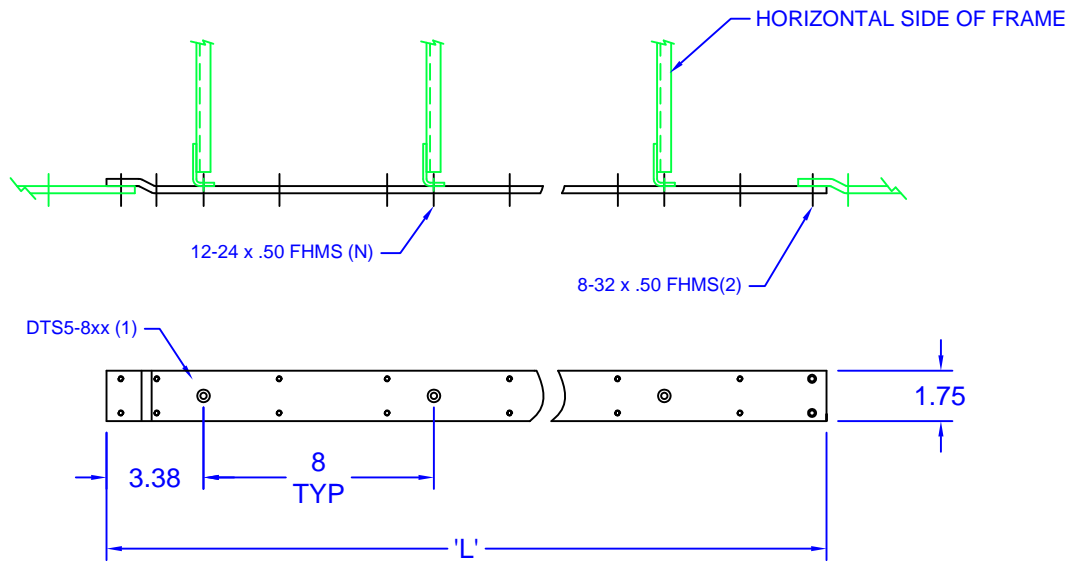

MATERIAL: CARBON STEEL

FINISH: TELEPHONE GRAY

**HORIZONTAL MTG BAR
FOR 89 TYPE BLOCKS
(ED91670 TYPE FRAMES)**

'N'	'L'	PART #
3	25"	DTS2-803K
5	41"	DTS2-805K
6	49"	DTS2-806K
10	81"	DTS2-810K

MATERIAL: CARBON STEEL

FINISH: TELEPHONE GRAY

**HORIZONTAL MTG BAR
FOR 89 TYPE BLOCKS
(LOW PROFILE TYPE FRAMES)**

'N'	'L'	PART #
3	25"	DTS5-803K
5	41"	DTS5-805K
6	49"	DTS5-806K