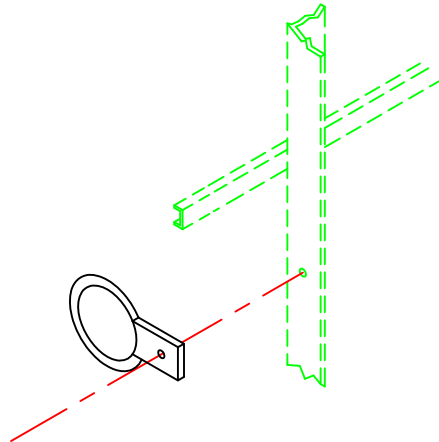

- FINISH: GRAY INSULATING POWDER
- INCLUDES 3/8" HARDWARE

**DISTRIBUTING RING KIT
CAST IRON (DOUBLE)**

DDR-2D

- FINISH: GRAY INSULATING POWDER
- INCLUDES 3/8" HARDWARE

**DISTRIBUTING RING KIT
CAST IRON (SINGLE)**