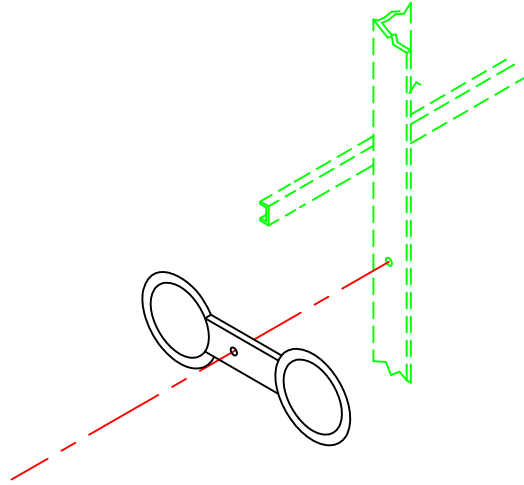

- FINISH: GRAY INSULATING POWDER
- INCLUDES 3/8" HARDWARE

**DISTRIBUTING RING KIT
CAST IRON (DOUBLE)**

DDR-2D

- FINISH: GRAY INSULATING POWDER
- INCLUDES 3/8" HARDWARE

**DISTRIBUTING RING KIT
CAST IRON (SINGLE)**